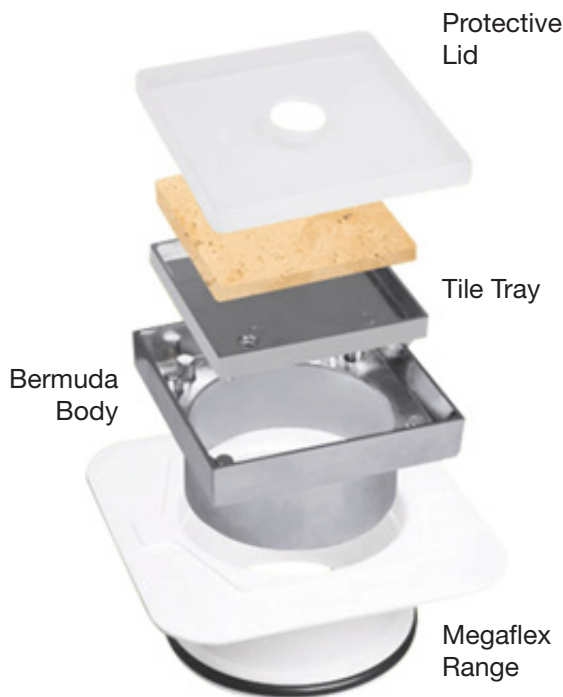

ARTPLASTICS

Innovative Plumbing Fittings

Bermuda Mega Flex Waste

New Bermuda waste now complete with the ultimate leak control system... **Megaflex Bermuda.** Bermuda tile insert grate now comes with megaflexibility! Achieve a surprisingly affordable world class design effect with Bermuda Mega floor grates in the Square, Round and the Bermuda Triangle.

Fax: 02 9636 2498

Bermuda Mega Flex Waste

Features include

- ✓ Guaranteed solid brass Australian casting with guaranteed quality chrome plating.
- ✓ Surprisingly affordable world class design.
- ✓ 50mm, 80mm and 100mm, take your pick.
- ✓ Registered Design #323472.
- ✓ Watermark approved.