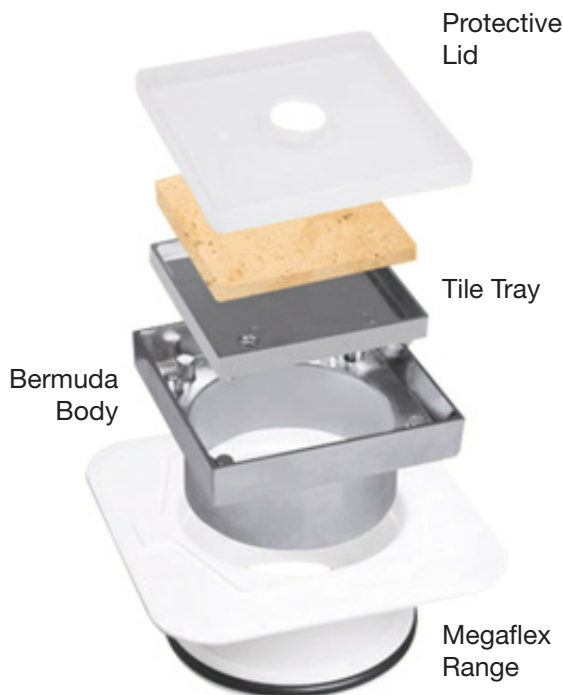

ARTPLASTICS

Innovative Plumbing Fittings

Bermuda Mega Flex Waste

New Bermuda waste now complete with the ultimate leak control system... **Megaflex Bermuda.** Bermuda tile insert grate now comes with megaflexibility! Achieve a surprisingly affordable world class design effect with Bermuda Mega floor grates in the Square, Round and the Bermuda Triangle.

Fax: 02 9636 2498

Bermuda Mega Flex Waste

Features include

- ✓ Guaranteed solid brass Australian casting with guaranteed quality chrome plating.
- ✓ Surprisingly affordable world class design.
- ✓ 50mm, 80mm and 100mm, take your pick.
- ✓ Registered Design #323472.
- ✓ Watermark approved.