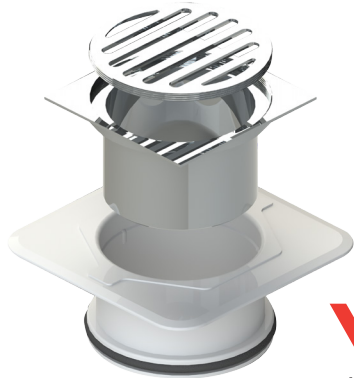

100mm Stick Down Megaflex