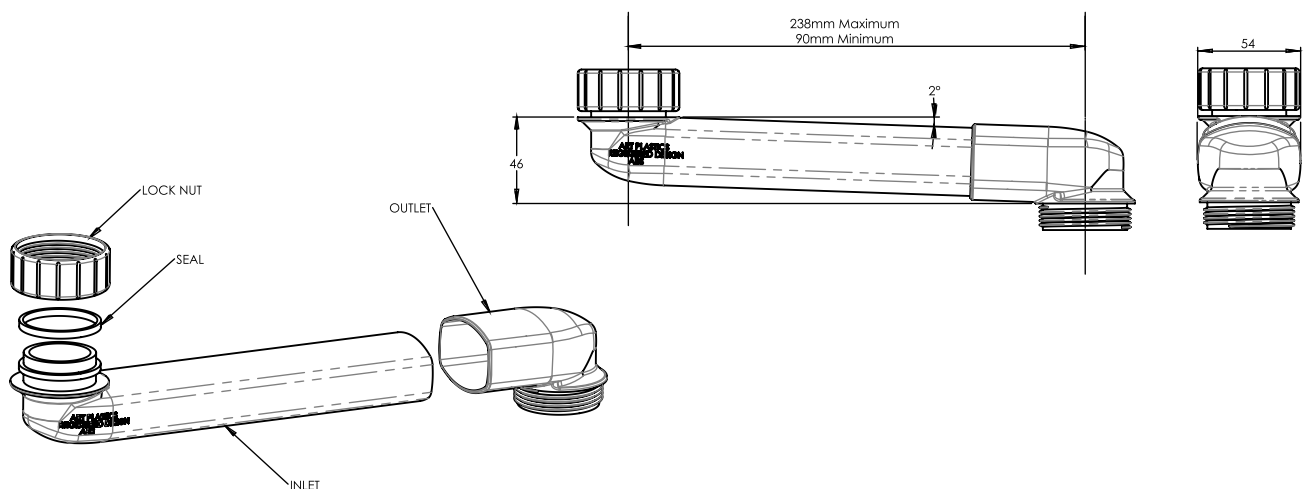

CONTACT US

■ New South Wales & Victoria

Art Plastics

Phone: 02 9896 7760

Fax: 02 9636 2498

New South Wales

Colin Jay

Phone: 0400 080 591

Victoria

Andrew Molenaar

Phone: 0438 665 444

■ South Australia

Impressions Bathroomware

Phone: 08 8352 8600

Fax: 08 8352 8622

■ Western Australia

Pride Industries

Phone: 08 9272 6511

Fax: 08 9272 3427

■ Queensland & NT

Collis Marketing Services

Phone: 07 3805 6664

Fax: 07 3805 6668

■ Tasmania

Wholesale Products

Phone: 03 6273 3455

Fax: 03 6273 1901