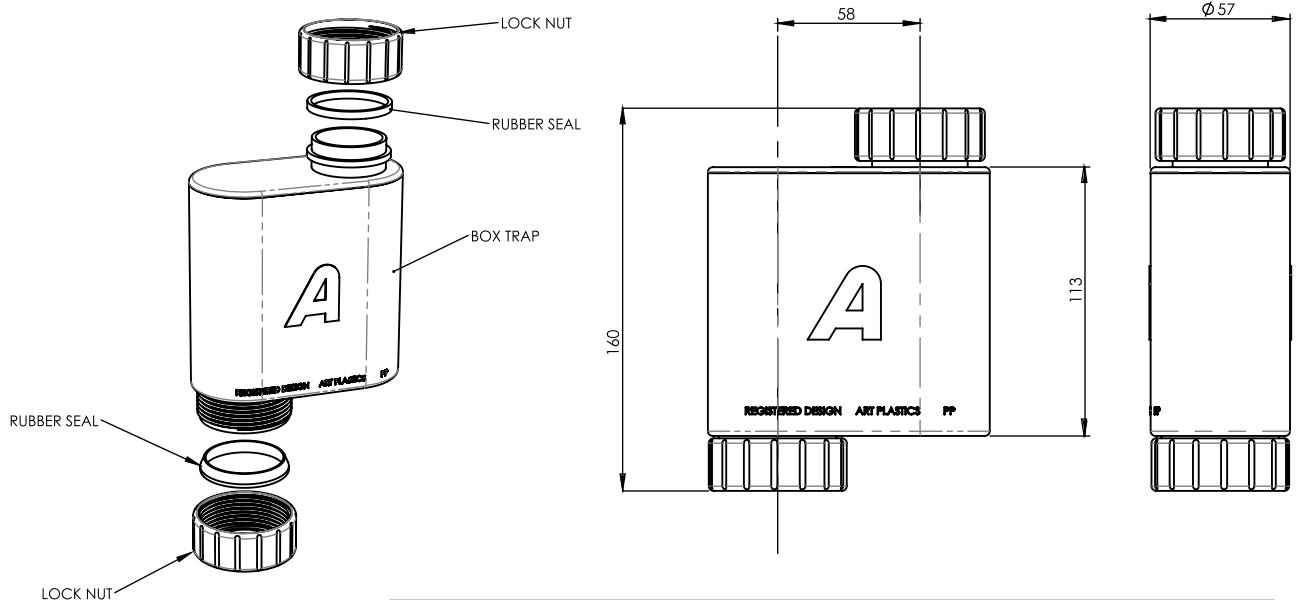

Art Plastics

134 Gilba Road Girraween, NSW 2145

Email: sales@artplastics.com.au

Website: www.artplastics.com.au

Phone: 02 9896 7760

Fax: 02 9636 2498

Box Trap 40mm

Vanity Space Saver 40mm