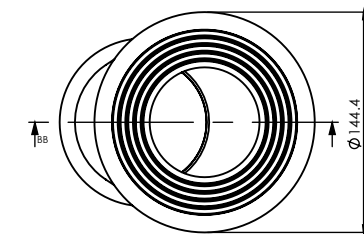

PAN COLLARS

31901