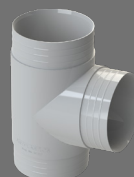

ARTPLASTICS

Innovative Plumbing Fittings

31901
100mm Pan Collar
40mm Offset w/
flexi fin connection

31902
100mm Extenda Pan
0-100mm Offset w/
flexi fin connection

31903
100mm Pan Collar
Concentric w/ solvent
weld connection

31904

31905

31906

More by Art Plastics

90mm x 45Deg
Classic M&M Elbow

90mm x 85Deg
Classic M&M Elbow

90mm Classic
M&M Joiner

Stormwater
Classic M&M Tee