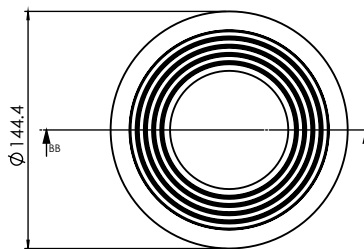

31904

31905

31906

More by Art Plastics

90mm x 45Deg
Classic M&M Elbow

90mm x 85Deg
Classic M&M Elbow

90mm Classic
M&M Joiner

Stormwater
Classic M&M Tee