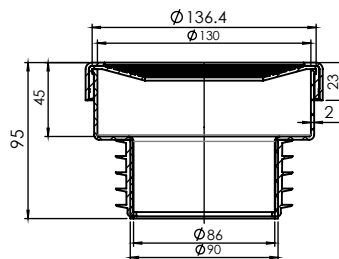

31904

31905

31906

More by Art Plastics

90mm x 45Deg
Classic M&M Elbow

90mm x 85Deg
Classic M&M Elbow

90mm Classic
M&M Joiner

Stormwater
Classic M&M Tee