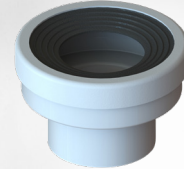

ARTPLASTICS

Innovative Plumbing Fittings

31901
100mm Pan Collar
40mm Offset w/
flexi fin connection

31902
100mm Extenda Pan
0-100mm Offset w/
flexi fin connection

31903
100mm Pan Collar
Concentric w/ solvent
weld connection

31904
100mm Pan Collar
20mm Offset w/ solvent
weld connection

31905
100mm Pan Collar
Concentric w/ flexi
fin connection

31906
100mm Pan Collar
20mm Offset w/
flexi fin connection

PAN COLLARS TO GET YOU OUT OF THE S#&T

- ✓ Fully Watermark Approved
- ✓ Available In 0mm, 20mm, 40mm & 0mm to 100mm Offsets
- ✓ Solvent Weld or Flexi Fin Connections
- ✓ Avoids major jack hammering of slabs and saves hours of installation hassles