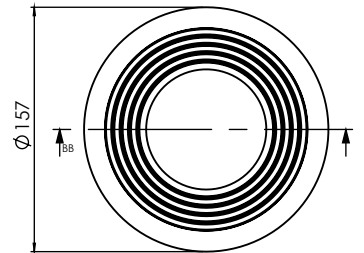

Art Plastics

134 Gilba Road Girraween, NSW 2145

Email: sales@artplastics.com.au

Website: www.artplastics.com.au

Phone: 02 9896 7760

Fax: 02 9636 2498

PAN COLLARS

31903

More by Art Plastics