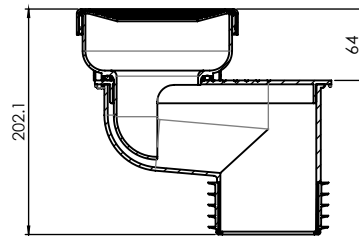

Art Plastics

134 Gilba Road Girraween, NSW 2145

Email: sales@artplastics.com.au

Website: www.artplastics.com.au

Phone: 02 9896 7760

Fax: 02 9636 2498

PAN COLLARS

31902

More by Art Plastics