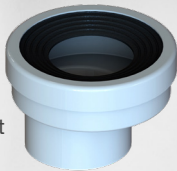

ARTPLASTICS

Innovative Plumbing Fittings

31901
100mm Pan Collar
40mm Offset w/
flexi fin connection

31902
100mm Extenda Pan
0-100mm Offset w/
flexi fin connection

31903
100mm Pan Collar
Concentric w/ solvent
weld connection

31904
100mm Pan Collar
20mm Offset w/ solvent
weld connection

31905
100mm Pan Collar
Concentric w/ flexi
fin connection

31906
100mm Pan Collar
20mm Offset w/
flexi fin connection

PAN COLLARS TO GET YOU OUT OF THE S#&T

- ✓ Fully Watermark Approved
- ✓ Available In 0mm, 20mm, 40mm & 0mm to 100mm Offsets
- ✓ Solvent Weld or Flexi Fin Connections
- ✓ Avoids major jack hammering of slabs and saves hours of installation hassles