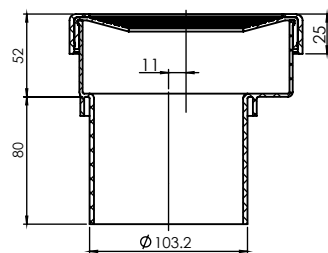

31904

31905

31906

More by Art Plastics

90mm x 45Deg
Classic M&M Elbow

90mm x 85Deg
Classic M&M Elbow

90mm Classic
M&M Joiner

Stormwater
Classic M&M Tee