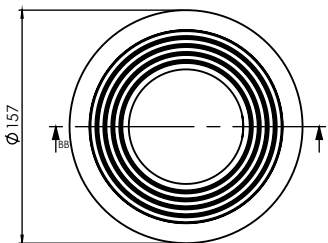

31904

31905

31906

More by Art Plastics

90mm x 45Deg
Classic M&M Elbow

90mm x 85Deg
Classic M&M Elbow

90mm Classic
M&M Joiner

Stormwater
Classic M&M Tee