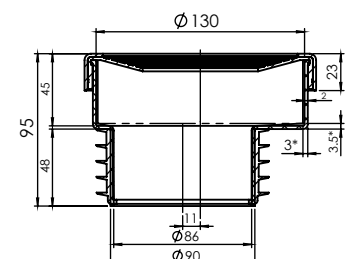

31904

31905

31906

More by Art Plastics

90mm x 45Deg
Classic M&M Elbow

90mm x 85Deg
Classic M&M Elbow

90mm Classic
M&M Joiner

Stormwater
Classic M&M Tee