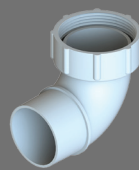

ARTPLASTICS

Innovative Plumbing Fittings

31901
100mm Pan Collar
40mm Offset w/
flexi fin connection

31902
100mm Extenda Pan
0-100mm Offset w/
flexi fin connection

31903
100mm Pan Collar
Concentric w/ solvent
weld connection

31904
100mm Pan Collar
20mm Offset w/ solvent
weld connection

31905
100mm Pan Collar
Concentric w/ flexi
fin connection

31906
100mm Pan Collar
20mm Offset w/
flexi fin connection

PAN COLLARS TO GET YOU OUT OF THE S#&T

- ✓ Fully Watermark Approved
- ✓ Available In 0mm, 20mm, 40mm & 0mm to 100mm Offsets
- ✓ Solvent Weld or Flexi Fin Connections
- ✓ Avoids major jack hammering of slabs and saves hours of installation hassles

More by Art Plastics

Box Trap

Vanity Space Saver

Cap & Lining Elbow

Puddle Flanges

Hot Water Tray

Art Plastics

134 Gilba Road Girraween, NSW 2145