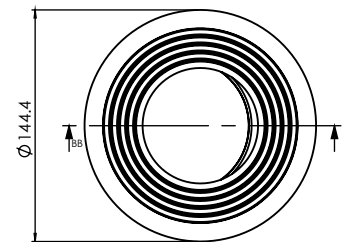

31904

31905

31906

More by Art Plastics

90mm x 45Deg
Classic M&M Elbow

90mm x 85Deg
Classic M&M Elbow

90mm Classic
M&M Joiner

Stormwater
Classic M&M Tee