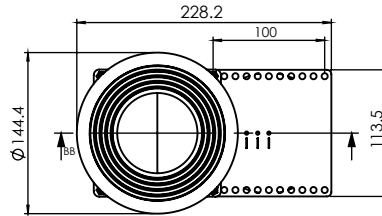

Art Plastics

134 Gilba Road Girraween, NSW 2145

Email: sales@artplastics.com.au

Website: www.artplastics.com.au

Phone: 02 9896 7760

Fax: 02 9636 2498

PAN COLLARS

31902

More by Art Plastics