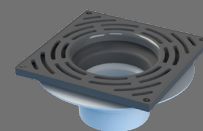

31904

31905

31906

More by Art Plastics

90mm x 45Deg
Classic M&M Elbow

90mm x 85Deg
Classic M&M Elbow

90mm Classic
M&M Joiner

Stormwater
Classic M&M Tee