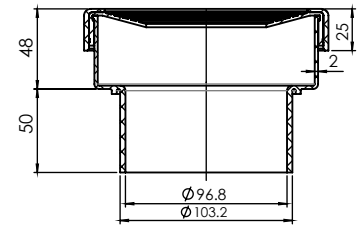

Art Plastics

134 Gilba Road Girraween, NSW 2145

Email: sales@artplastics.com.au

Website: www.artplastics.com.au

Phone: 02 9896 7760

Fax: 02 9636 2498

PAN COLLARS

31903

More by Art Plastics