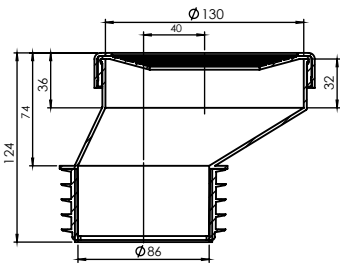

PAN COLLARS

31901