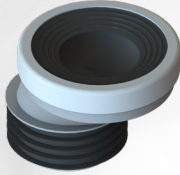

ARTPLASTICS

Innovative Plumbing Fittings

31901
100mm Pan Collar
40mm Offset w/
flexi fin connection

31902
100mm Extenda Pan
0-100mm Offset w/
flexi fin connection

31903
100mm Pan Collar
Concentric w/ solvent
weld connection

31904
100mm Pan Collar
20mm Offset w/ solvent
weld connection

31905
100mm Pan Collar
Concentric w/ flexi
fin connection

31906
100mm Pan Collar
20mm Offset w/
flexi fin connection

PAN COLLARS TO GET YOU OUT OF THE S#&T

- ✓ Fully Watermark Approved
- ✓ Available In 0mm, 20mm, 40mm & 0mm to 100mm Offsets
- ✓ Solvent Weld or Flexi Fin Connections
- ✓ Avoids major jack hammering of slabs and saves hours of installation hassles