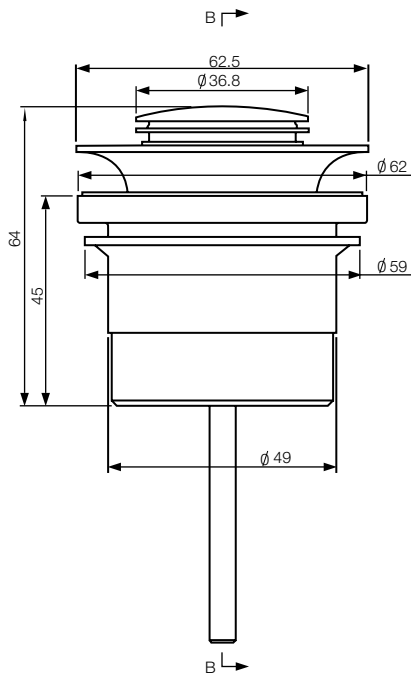

QUATTRO

21705.01