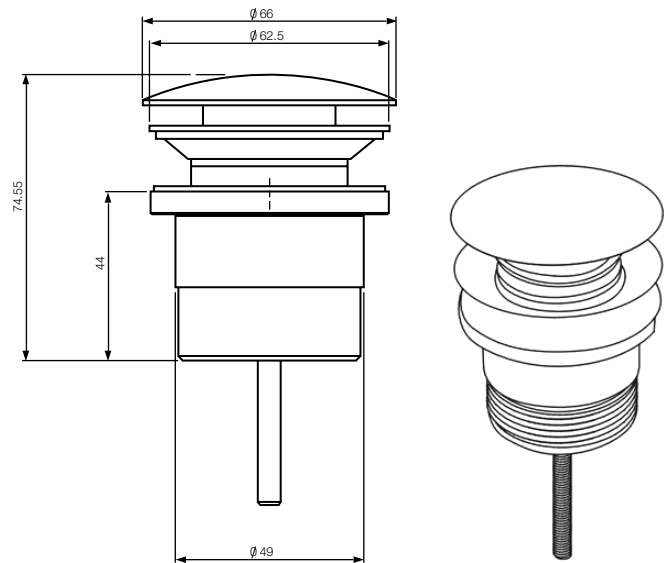

MUSHROOM QUATTRO

21755.01

CONTACT US

■ New South Wales & Victoria

Art Plastics

Phone: 02 9896 7760

Fax: 02 9636 2498

New South Wales

Colin Jay

Phone: 0400 080 591

Victoria

Mark Thomas

Phone: 0438 665 444

■ South Australia

Impressions Bathroomware

Phone: 08 8352 8600

Fax: 08 8352 8622

■ Western Australia

Pride Industries

Phone: 08 9272 6511

Fax: 08 9272 3427

■ New Zealand

Bob Prasad

Phone: +64 27 642 1840

■ Queensland & NT

Collis Marketing Services

Phone: 07 3805 6664

Fax: 07 3805 6668

■ Tasmania

Wholesale Products

Phone: 03 6273 3455

Fax: 03 6273 1901