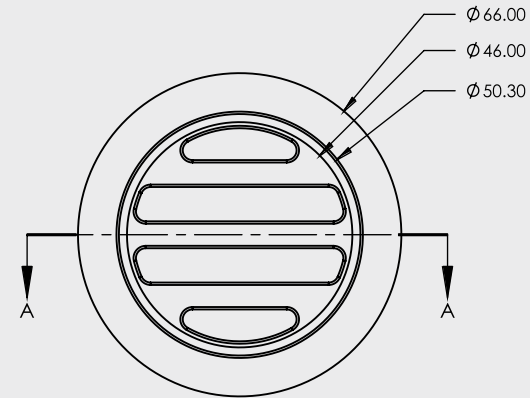

50mm ROUND FLOOR WASTE

STANDARD FLOOR WASTES

- 316 Stainless Steel
- Available in Round or Square
- 50mm Connection

CODE	OUTLET SIZE	FINISH	CARTON QTY
13105.12	50mm	Polished SS	100

SECTION A-A