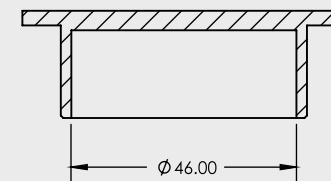

50mm ROUND FLOOR WASTE

STANDARD FLOOR WASTES

- 316 Stainless Steel
- Available in Round or Square
- 50mm Connection

CODE	OUTLET SIZE	FINISH	CARTON QTY
13105.12	50mm	Polished SS	100

SECTION A-A