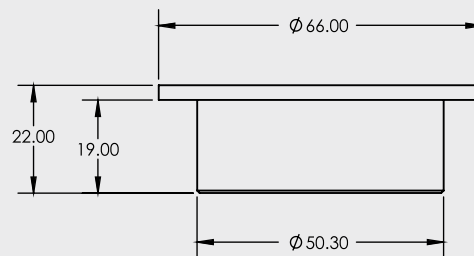

50mm ROUND FLOOR WASTE

STANDARD FLOOR WASTES

- 316 Stainless Steel
- Available in Round or Square
- 50mm Connection

CODE	OUTLET SIZE	FINISH	CARTON QTY
13105.12	50mm	Polished SS	100

SECTION A-A