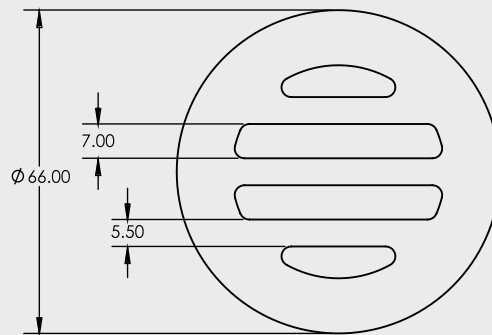

50mm ROUND FLOOR WASTE

STANDARD FLOOR WASTES

- 316 Stainless Steel
- Available in Round or Square
- 50mm Connection

CODE	OUTLET SIZE	FINISH	CARTON QTY
13105.12	50mm	Polished SS	100

SECTION A-A