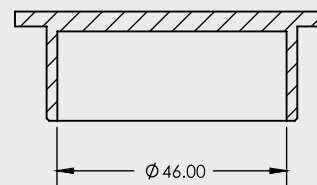

# 50mm SQUARE FLOOR WASTE

STANDARD FLOOR WASTES

- 316 Stainless Steel
- Available in Round or Square
- 50mm Connection

CODE	OUTLET SIZE	FINISH	CARTON QTY
13206.12	50mm	Polished SS	100

SECTION A-A