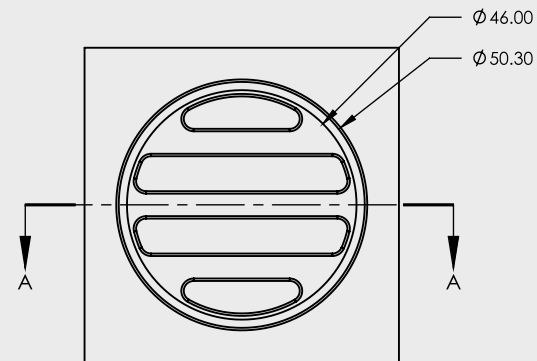

# 50mm SQUARE FLOOR WASTE

STANDARD FLOOR WASTES

- 316 Stainless Steel
- Available in Round or Square
- 50mm Connection

CODE	OUTLET SIZE	FINISH	CARTON QTY
13206.12	50mm	Polished SS	100

SECTION A-A