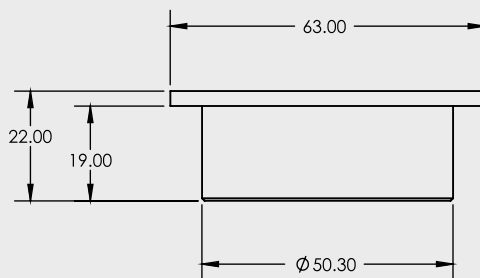

# 50mm SQUARE FLOOR WASTE

STANDARD FLOOR WASTES

- 316 Stainless Steel
- Available in Round or Square
- 50mm Connection

CODE	OUTLET SIZE	FINISH	CARTON QTY
13206.12	50mm	Polished SS	100

SECTION A-A