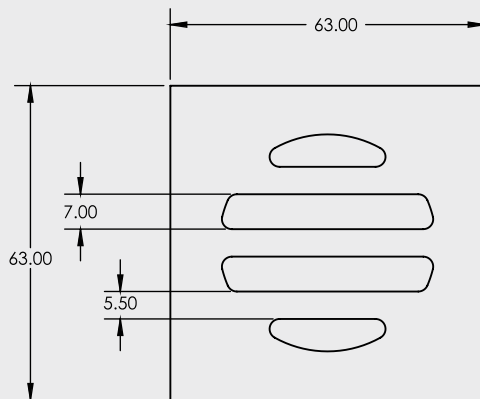

# 50mm SQUARE FLOOR WASTE

STANDARD FLOOR WASTES

- 316 Stainless Steel
- Available in Round or Square
- 50mm Connection

CODE	OUTLET SIZE	FINISH	CARTON QTY
13206.12	50mm	Polished SS	100

SECTION A-A