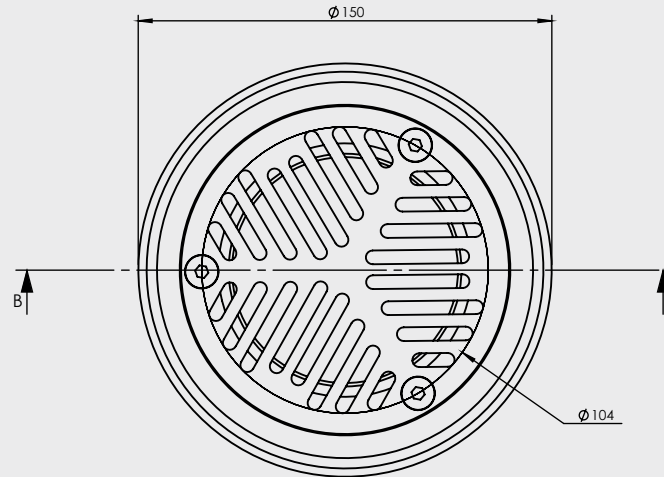

O-RING FULL BRASS VINYL 100mm

STANDARD FLOOR WASTE

- Solid Brass Grate Kit
- Easy installation

CODE	OUTLET SIZE	FINISH	CARTON QTY
14601.01	100mm	Chrome	N/A

SECTION B-B
SCALE 1 : 2