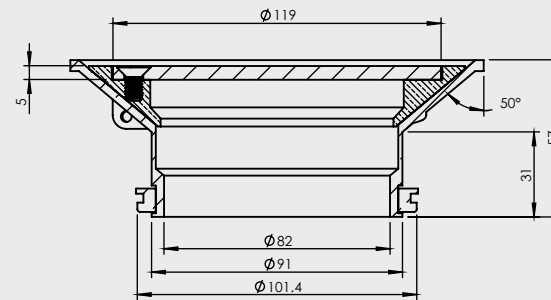

O-RING FULL BRASS VINYL 100mm

STANDARD FLOOR WASTE

- Solid Brass Grate Kit
- Easy installation

CODE	OUTLET SIZE	FINISH	CARTON QTY
14601.01	100mm	Chrome	N/A

SECTION B-B
SCALE 1 : 2