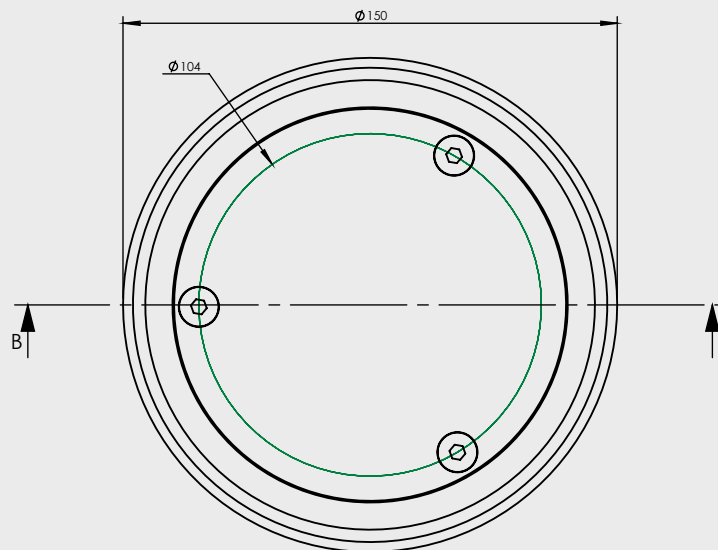

O-RING FULL BRASS VINYL CLEAR OUT 100mm

STANDARD FLOOR WASTE

- Solid Brass Grate Kit
- Easy installation

CODE	OUTLET SIZE	FINISH	CARTON QTY
14701.01	100mm	Chrome	N/A

SECTION B-B