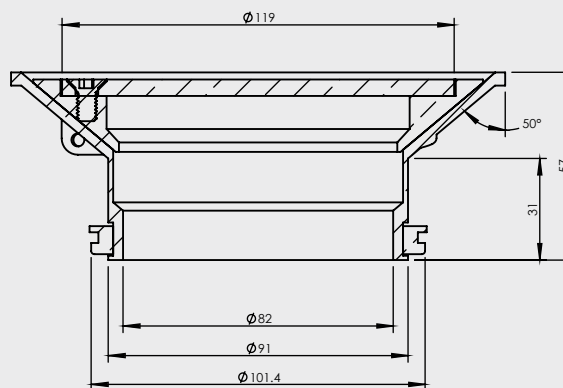

O-RING FULL BRASS VINYL CLEAR OUT 100mm

STANDARD FLOOR WASTE

- Solid Brass Grate Kit
- Easy installation

CODE	OUTLET SIZE	FINISH	CARTON QTY
14701.01	100mm	Chrome	N/A

SECTION B-B