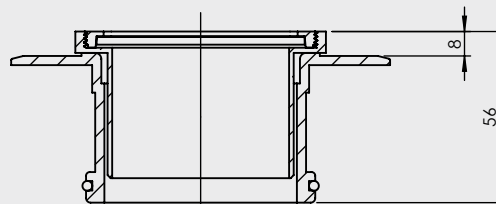

80mm ROUND STICK DOWN MEGAFLEX CP

- Available in Round or Square
- Easy installation

CODE	OUTLET SIZE	FINISH	CARTON QTY
14903.01	80mm	Chrome	20

SECTION B-B