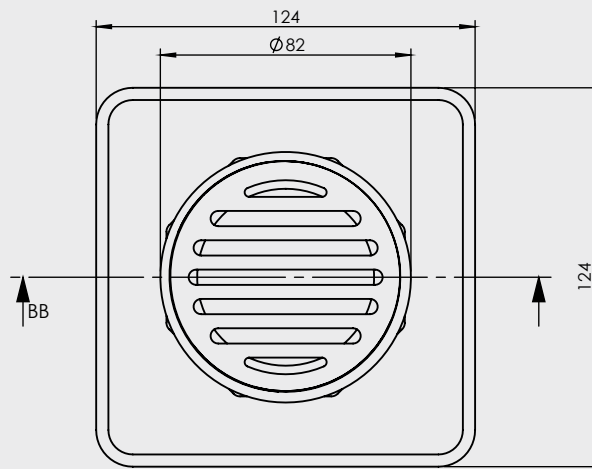

80mm ROUND STICK DOWN MEGAFLEX CP

- Available in Round or Square
- Easy installation

CODE	OUTLET SIZE	FINISH	CARTON QTY
14903.01	80mm	Chrome	20

SECTION B-B