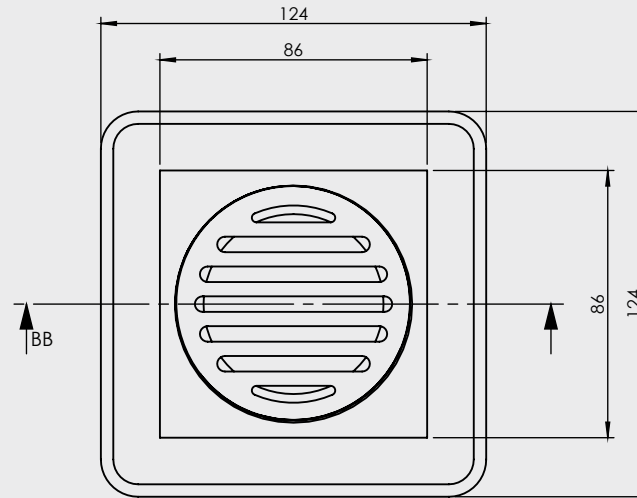

80mm SQUARE STICK DOWN MEGAFLEX CP

- Available in Round or Square
- Easy installation

CODE	OUTLET SIZE	FINISH	CARTON QTY
14904.01	80mm	Chrome	20

SECTION B-B