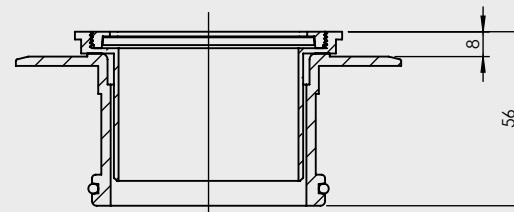

80mm SQUARE STICK DOWN MEGAFLEX CP

- Available in Round or Square
- Easy installation

CODE	OUTLET SIZE	FINISH	CARTON QTY
14904.01	80mm	Chrome	20

SECTION B-B