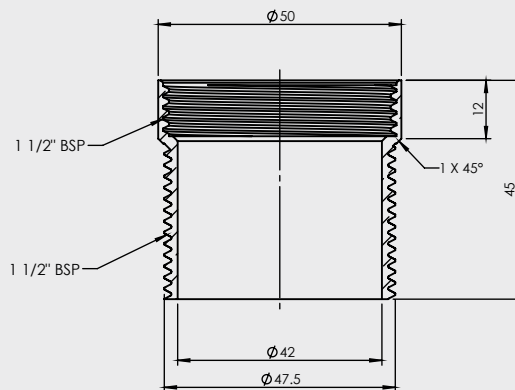

# BATH POP DOWN™ THREADED EXTENDER

CODE	OUTLET SIZE	FINISH	CARTON QTY
29357	40mm	Brass	N/A

**BATH WALL THICKNESS (A)**  
 A = 0 ~ 15 mm (WITHOUT EXTENDER)  
 A = 25 ~ 50 mm (WITH EXTENDER)

NOTE:  
 FOR A = 15 ~ 25 (WITH EXTENDER + 1 OR 2 MORE WASHERS)