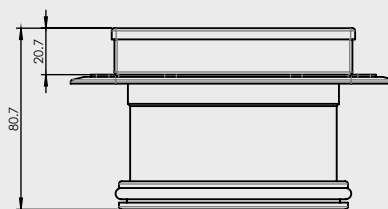

SS316 MEGA SQUARE TILE INSERT 100mm

FLOOR WASTE

- High Volume, Low Cost Tile Insert Floor Waste
- Tile Insert: 316 Stainless Steel
- Megaflex Base: A.B.S.
- Outlet Size: 100mm

CODE	OUTLET SIZE	FINISH	CARTON QTY
13603.12	100mm	Polished SS	20

ITEM	PART No.	DESCRIPTION	QTY.
1	100262	Megaflex SS316 Square Waste 100	1
2	100170	TILE INSERT SS316	1
3	32121	MEGAFLEX 100mm	1