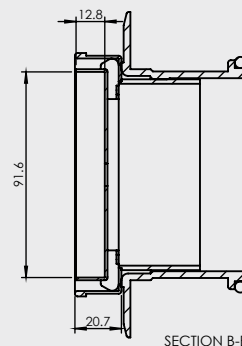

SS316 MEGA SQUARE TILE INSERT 100mm

FLOOR WASTE

- High Volume, Low Cost Tile Insert Floor Waste
- Tile Insert: 316 Stainless Steel
- Megaflex Base: A.B.S.
- Outlet Size: 100mm

CODE	OUTLET SIZE	FINISH	CARTON QTY
13603.12	100mm	Polished SS	20

ITEM	PART No.	DESCRIPTION	QTY.
1	100262	Megaflex SS316 Square Waste 100	1
2	100170	TILE INSERT SS316	1
3	32121	MEGAFLEX 100mm	1