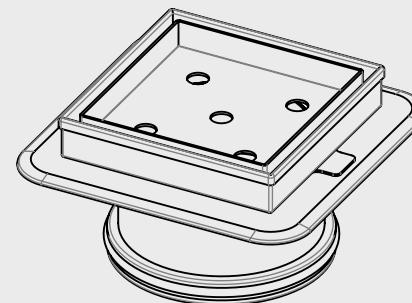

SS316 MEGA SQUARE TILE INSERT 100mm

FLOOR WASTE

- High Volume, Low Cost Tile Insert Floor Waste
- Tile Insert: 316 Stainless Steel
- Megaflex Base: A.B.S.
- Outlet Size: 100mm

CODE	OUTLET SIZE	FINISH	CARTON QTY
13603.12	100mm	Polished SS	20

ITEM	PART No.	DESCRIPTION	QTY.
1	100262	Megaflex SS316 Square Waste 100	1
2	100170	TILE INSERT SS316	1
3	32121	MEGAFLEX 100mm	1