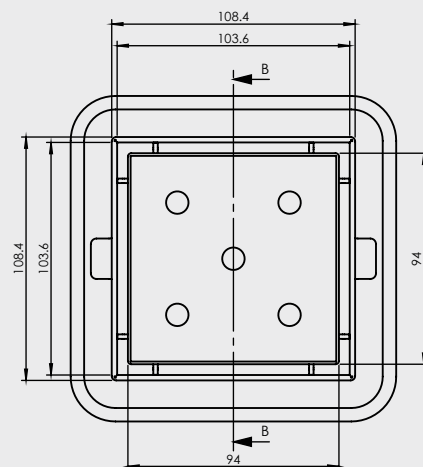

SS316 MEGA SQUARE TILE INSERT 100mm

FLOOR WASTE

- High Volume, Low Cost Tile Insert Floor Waste
- Tile Insert: 316 Stainless Steel
- Megaflex Base: A.B.S.
- Outlet Size: 100mm

CODE	OUTLET SIZE	FINISH	CARTON QTY
13603.12	100mm	Polished SS	20

ITEM	PART No.	DESCRIPTION	QTY.
1	100262	Megaflex SS316 Square Waste 100	1
2	100170	TILE INSERT SS316	1
3	32121	MEGAFLEX 100mm	1