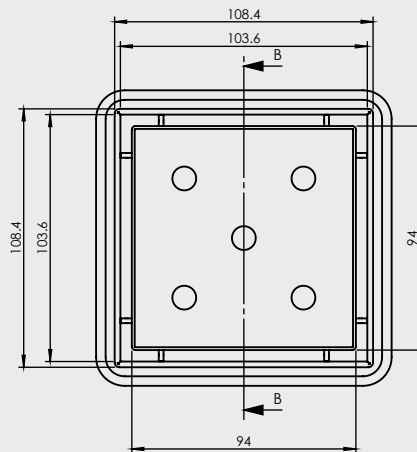

SS316 MEGA SQUARE TILE INSERT 80mm

FLOOR WASTE

- High Volume, Low Cost Tile Insert Floor Waste
- Tile Insert: 316 Stainless Steel
- Megaflex Base: A.B.S.
- Outlet Size: 80mm

CODE	OUTLET SIZE	FINISH	CARTON QTY
13604.12	80mm	Polished SS	20

SECTION B-B

ITEM	PART No.	DESCRIPTION	QTY.
1	100263	Megaflex SS316 Square Waste 80	1
2	100170	TILE INSERT SS316	1
3	32111	MEGAFLEX 80mm FLANGE WITH O-RING	1