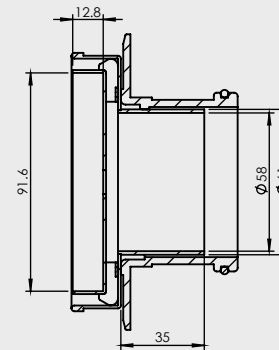

SS316 MEGA SQUARE TILE INSERT 80mm

FLOOR WASTE

- High Volume, Low Cost Tile Insert Floor Waste
- Tile Insert: 316 Stainless Steel
- Megaflex Base: A.B.S.
- Outlet Size: 80mm

CODE	OUTLET SIZE	FINISH	CARTON QTY
13604.12	80mm	Polished SS	20

SECTION B-B

ITEM	PART No.	DESCRIPTION	QTY.
1	100263	Megaflex SS316 Square Waste 80	1
2	100170	TILE INSERT SS316	1
3	32111	MEGAFLEX 80mm FLANGE WITH O-RING	1