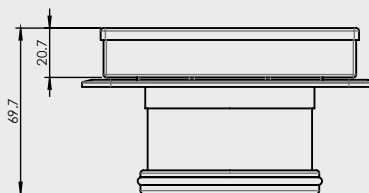

SS316 MEGA SQUARE TILE INSERT 80mm

FLOOR WASTE

- High Volume, Low Cost Tile Insert Floor Waste
- Tile Insert: 316 Stainless Steel
- Megaflex Base: A.B.S.
- Outlet Size: 80mm

CODE	OUTLET SIZE	FINISH	CARTON QTY
13604.12	80mm	Polished SS	20

SECTION B-B

ITEM	PART No.	DESCRIPTION	QTY.
1	100263	Megaflex SS316 Square Waste 80	1
2	100170	TILE INSERT SS316	1
3	32111	MEGAFLEX 80mm FLANGE WITH O-RING	1