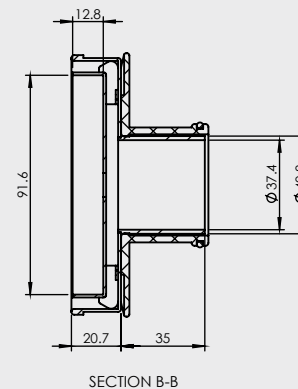

SS316 MEGA SQUARE TILE INSERT 50mm

FLOOR WASTE

- High Volume, Low Cost Tile Insert Floor Waste
- Tile Insert: 316 Stainless Steel
- Megaflex Base: A.B.S.
- Outlet Size: 50mm

CODE	OUTLET SIZE	FINISH	CARTON QTY
13605.12	50mm	Polished SS	20

ITEM	PART No.	DESCRIPTION	QTY.
1	100264	Megaflex SS316 Square Waste 50	1
2	100170	TILE INSERT SS316	1
3	32101	Megaflex with O-ring 50mm	1