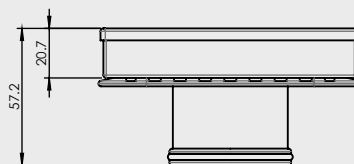

SS316 MEGA SQUARE TILE INSERT 50mm

FLOOR WASTE

- High Volume, Low Cost Tile Insert Floor Waste
- Tile Insert: 316 Stainless Steel
- Megaflex Base: A.B.S.
- Outlet Size: 50mm

CODE	OUTLET SIZE	FINISH	CARTON QTY
13605.12	50mm	Polished SS	20

ITEM	PART No.	DESCRIPTION	QTY.
1	100264	Megaflex SS316 Square Waste 50	1
2	100170	TILE INSERT SS316	1
3	32101	Megaflex with O-ring 50mm	1