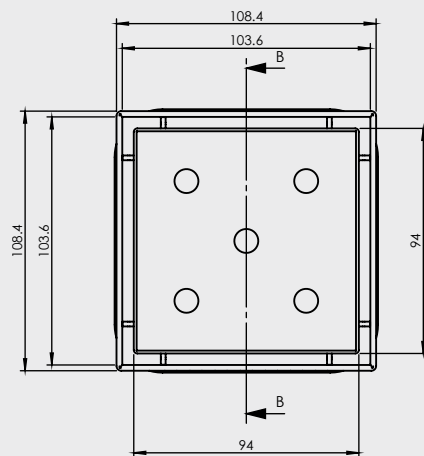

SS316 MEGA SQUARE TILE INSERT 50mm

FLOOR WASTE

- High Volume, Low Cost Tile Insert Floor Waste
- Tile Insert: 316 Stainless Steel
- Megaflex Base: A.B.S.
- Outlet Size: 50mm

CODE	OUTLET SIZE	FINISH	CARTON QTY
13605.12	50mm	Polished SS	20

ITEM	PART No.	DESCRIPTION	QTY.
1	100264	Megaflex SS316 Square Waste 50	1
2	100170	TILE INSERT SS316	1
3	32101	Megaflex with O-ring 50mm	1