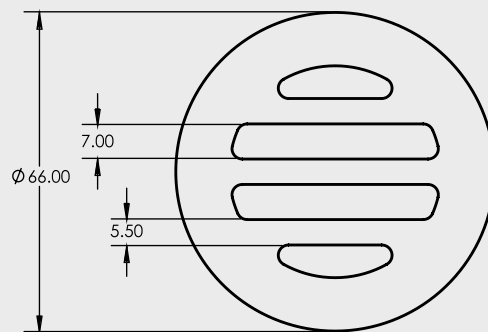

50mm ROUND PUSH IN STANDARD FLOOR WASTE

- Available in Round or Square
- Easy installation - available with a 50mm, 80mm or 100mm connection
- Available in other finishes

CODE	DIAMETER	OUTLET SIZE	FINISH	CTN/QTY
14106.01	66mm	50mm	Chrome	100