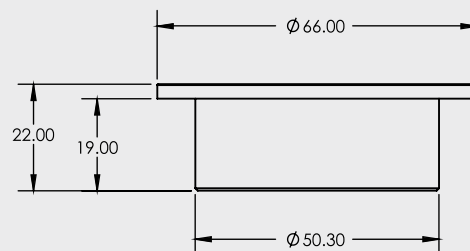

50mm ROUND PUSH IN STANDARD FLOOR WASTE

- Available in Round or Square
- Easy installation - available with a 50mm, 80mm or 100mm connection
- Available in other finishes

CODE	DIAMETER	OUTLET SIZE	FINISH	CTN/QTY
14106.01	66mm	50mm	Chrome	100