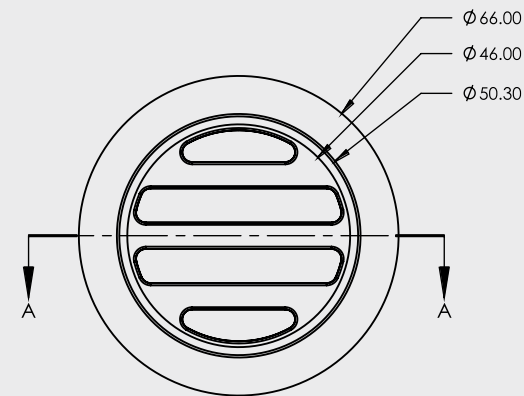

50mm ROUND PUSH IN STANDARD FLOOR WASTE

- Available in Round or Square
- Easy installation - available with a 50mm, 80mm or 100mm connection
- Available in other finishes

CODE	DIAMETER	OUTLET SIZE	FINISH	CTN/QTY
14106.01	66mm	50mm	Chrome	100