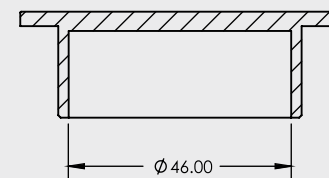

50mm ROUND PUSH IN STANDARD FLOOR WASTE

- Available in Round or Square
- Easy installation - available with a 50mm, 80mm or 100mm connection
- Available in other finishes

CODE	DIAMETER	OUTLET SIZE	FINISH	CTN/QTY
14106.01	66mm	50mm	Chrome	100