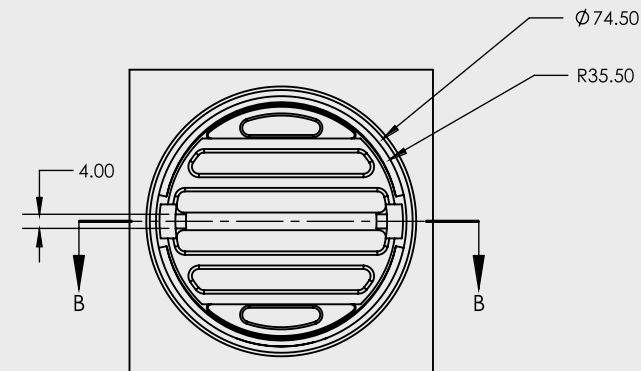

80mm SQUARE FLOOR WASTE

STANDARD FLOOR WASTE

- Available in Round or Square
- Easy installation - available with a 50mm, 80mm or 100mm connection
- Available in other finishes

CODE	DIAMETER	OUTLET SIZE	FINISH	CTN/QTY
14204.01	72mm	80mm	Chrome	50