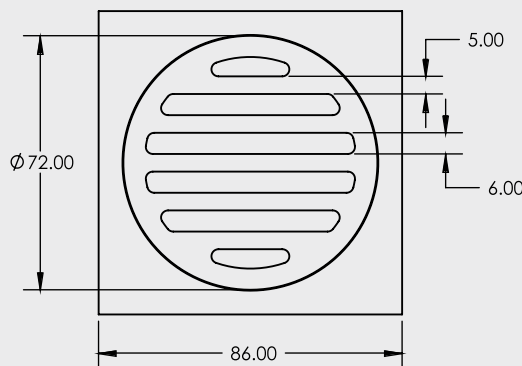

80mm SQUARE FLOOR WASTE

STANDARD FLOOR WASTE

- Available in Round or Square
- Easy installation - available with a 50mm, 80mm or 100mm connection
- Available in other finishes

CODE	DIAMETER	OUTLET SIZE	FINISH	CTN/QTY
14204.01	72mm	80mm	Chrome	50