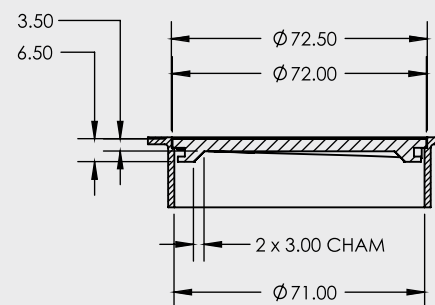

80mm SQUARE FLOOR WASTE

STANDARD FLOOR WASTE

- Available in Round or Square
- Easy installation - available with a 50mm, 80mm or 100mm connection
- Available in other finishes

CODE	DIAMETER	OUTLET SIZE	FINISH	CTN/QTY
14204.01	72mm	80mm	Chrome	50