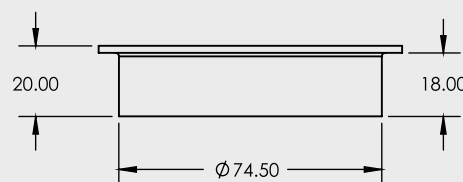

80mm SQUARE FLOOR WASTE

STANDARD FLOOR WASTE

- Available in Round or Square
- Easy installation - available with a 50mm, 80mm or 100mm connection
- Available in other finishes

CODE	DIAMETER	OUTLET SIZE	FINISH	CTN/QTY
14204.01	72mm	80mm	Chrome	50