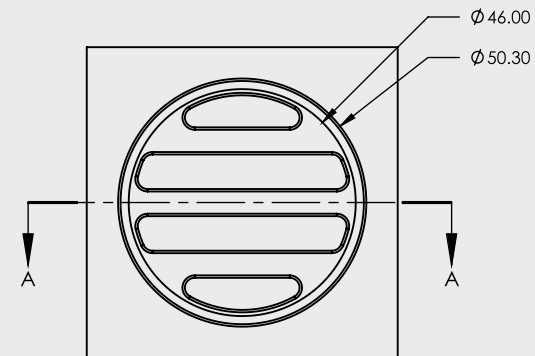

50mm SQUARE FLOOR WASTE

STANDARD FLOOR WASTE

- Available in Round or Square
- Easy installation - available with a 50mm, 80mm or 100mm connection
- Available in other finishes

CODE	DIAMETER	OUTLET SIZE	FINISH	CTN/QTY
14206.01	66mm	50mm	Chrome	100