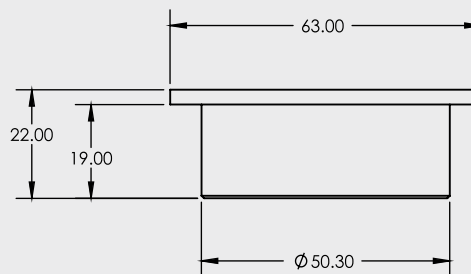

50mm SQUARE FLOOR WASTE

STANDARD FLOOR WASTE

- Available in Round or Square
- Easy installation - available with a 50mm, 80mm or 100mm connection
- Available in other finishes

CODE	DIAMETER	OUTLET SIZE	FINISH	CTN/QTY
14206.01	66mm	50mm	Chrome	100