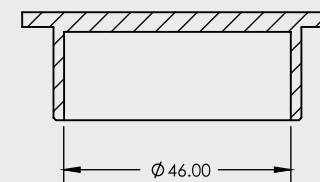

50mm SQUARE FLOOR WASTE

STANDARD FLOOR WASTE

- Available in Round or Square
- Easy installation - available with a 50mm, 80mm or 100mm connection
- Available in other finishes

CODE	DIAMETER	OUTLET SIZE	FINISH	CTN/QTY
14206.01	66mm	50mm	Chrome	100