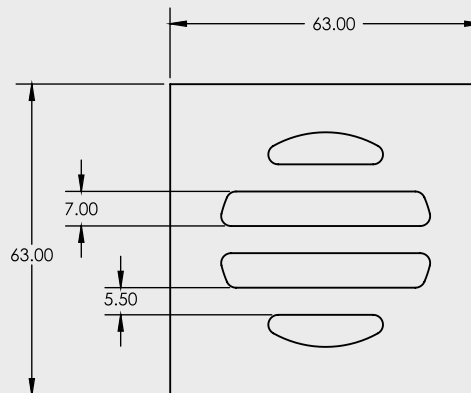

50mm SQUARE FLOOR WASTE

STANDARD FLOOR WASTE

- Available in Round or Square
- Easy installation - available with a 50mm, 80mm or 100mm connection
- Available in other finishes

CODE	DIAMETER	OUTLET SIZE	FINISH	CTN/QTY
14206.01	66mm	50mm	Chrome	100

SECTION A-A