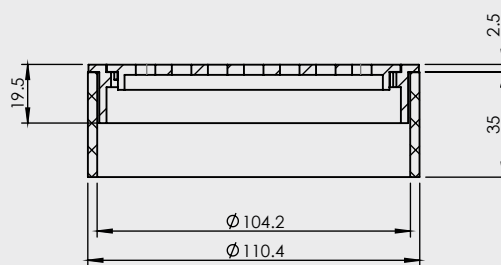

# 100mm CP BRASS SQUARE FLOOR WASTE WITH DWV TAIL

CODE	OUTLET SIZE	FINISH	CARTON QTY
14241.01	100mm	Chrome	50

SECTION B-B

ITEM	PART No.	DESCRIPTION	QTY.
1	14201	F/W BRASS STANDARD SQ 100mm	1
2	100266	DWV 100x35mm	1