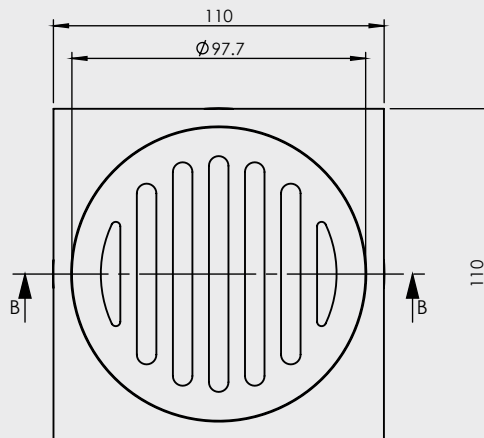

# 100mm CP BRASS SQUARE FLOOR WASTE WITH DWV TAIL

CODE	OUTLET SIZE	FINISH	CARTON QTY
14241.01	100mm	Chrome	50

SECTION B-B

ITEM	PART No.	DESCRIPTION	QTY.
1	14201	F/W BRASS STANDARD SQ 100mm	1
2	100266	DWV 100x35mm	1