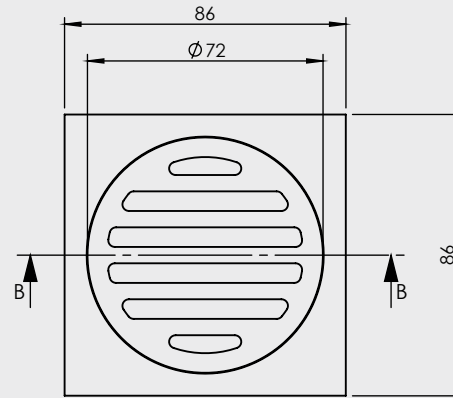

80mm CP BRASS SQUARE FLOOR WASTE WITH DWV TAIL

CODE	OUTLET SIZE	FINISH	CARTON QTY
14244.01	80mm	Chrome	50

SECTION B-B

ITEM	PART No.	DESCRIPTION	QTY.
1	14204	F/W BRASS STANDARD SQ 80mm	1
2	100267	DWV 80x35mm	1