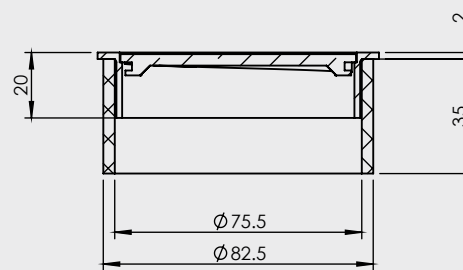

80mm CP BRASS SQUARE FLOOR WASTE WITH DWV TAIL

CODE	OUTLET SIZE	FINISH	CARTON QTY
14244.01	80mm	Chrome	50

SECTION B-B

ITEM	PART No.	DESCRIPTION	QTY.
1	14204	F/W BRASS STANDARD SQ 80mm	1
2	100267	DWV 80x35mm	1