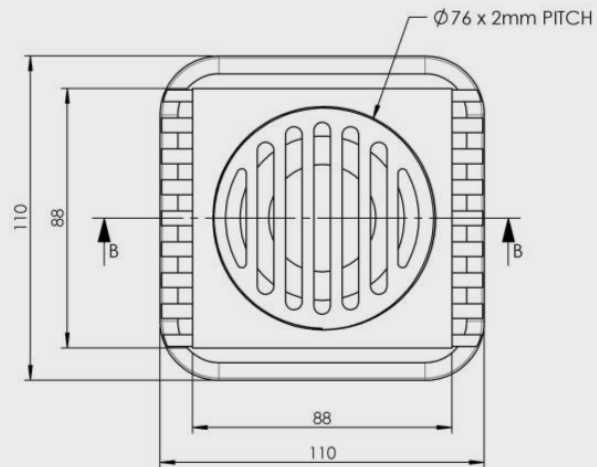

80x50mm MEGAFLEX SQUARE REDUCE CP

- Tile Insert: Brass
- Base: Brass
- Standard Finish - Chrome

CODE	OUTLET SIZE	FINISH	CARTON QTY
14353.01	50mm	Chrome	20

SECTION B-B