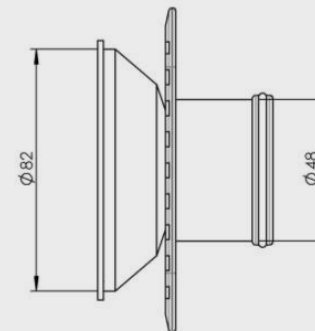

80x50mm MEGAFLEX SQUARE REDUCE CP

- Tile Insert: Brass
- Base: Brass
- Standard Finish - Chrome

CODE	OUTLET SIZE	FINISH	CARTON QTY
14353.01	50mm	Chrome	20

SECTION B-B