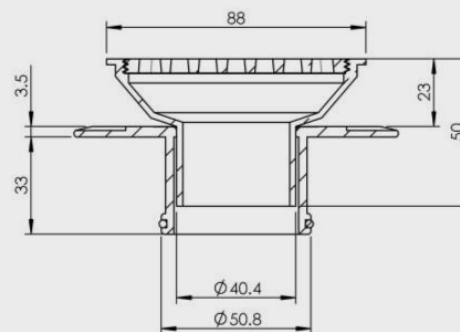

80x50mm MEGAFLEX SQUARE REDUCE CP

- Tile Insert: Brass
- Base: Brass
- Standard Finish - Chrome

CODE	OUTLET SIZE	FINISH	CARTON QTY
14353.01	50mm	Chrome	20

SECTION B-B