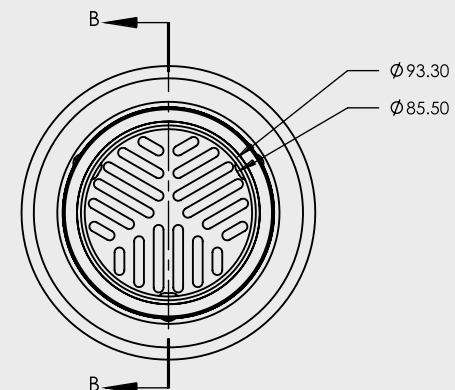

# 100mm RUBBER FIN HYBRID VINYL FLOOR WASTE

STANDARD FLOOR WASTE

- Solid Brass Grate Kit
- Easy installation

CODE	OUTLET SIZE	FINISH	CARTON QTY
14603.01	100mm Inpipe	Chrome	N/A

SECTION B-B