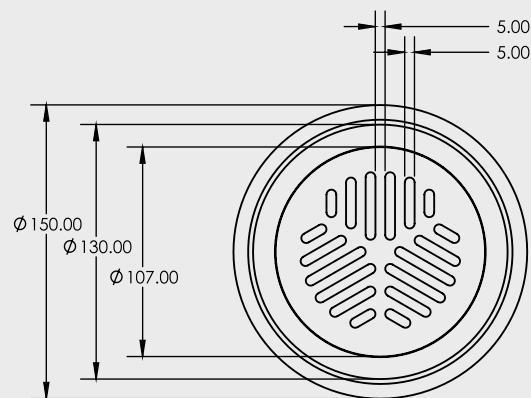

# 100mm RUBBER FIN HYBRID VINYL FLOOR WASTE

STANDARD FLOOR WASTE

- Solid Brass Grate Kit
- Easy installation

CODE	OUTLET SIZE	FINISH	CARTON QTY
14603.01	100mm Inpipe	Chrome	N/A

SECTION B-B