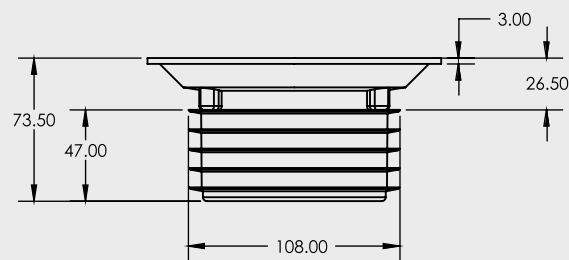

# 100mm RUBBER FIN HYBRID VINYL FLOOR WASTE

STANDARD FLOOR WASTE

- Solid Brass Grate Kit
- Easy installation

CODE	OUTLET SIZE	FINISH	CARTON QTY
14603.01	100mm Inpipe	Chrome	N/A

SECTION B-B