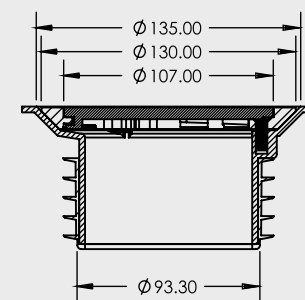

# 100mm RUBBER FIN HYBRID VINYL FLOOR WASTE

STANDARD FLOOR WASTE

- Solid Brass Grate Kit
- Easy installation

CODE	OUTLET SIZE	FINISH	CARTON QTY
14603.01	100mm Inpipe	Chrome	N/A

SECTION B-B