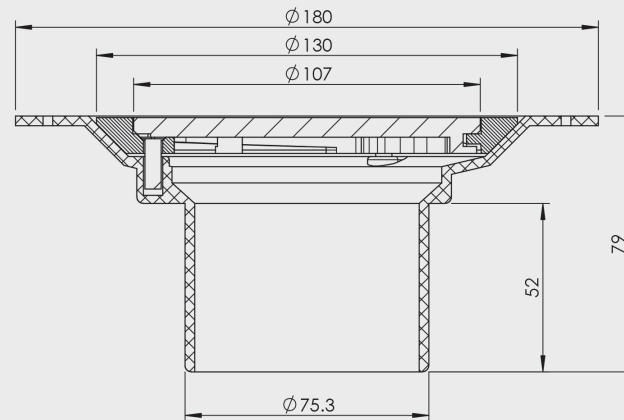

## 80mm SOLVENT WELD HYBRID VINYL FLOOR WASTE

STANDARD FLOOR WASTE

- Solid Brass Grate Kit
- Easy installation

CODE	OUTLET SIZE	FINISH	CARTON QTY
14605.01	80mm Inpipe	Chrome	N/A

SECTION B-B