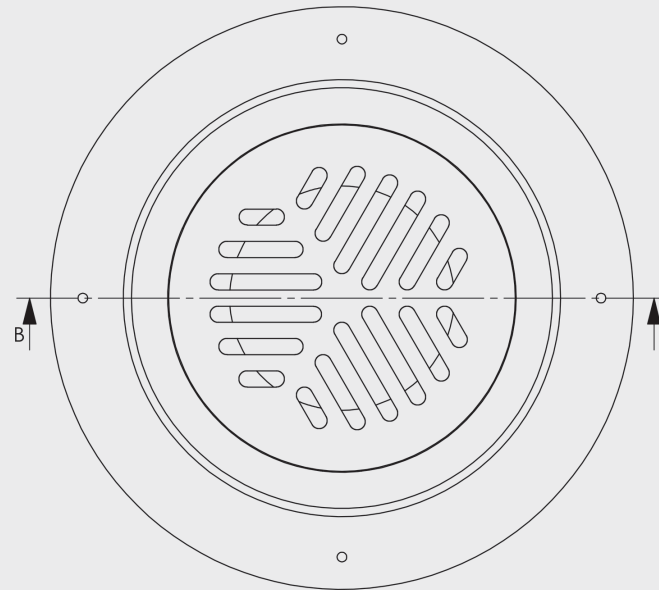

## 80mm SOLVENT WELD HYBRID VINYL FLOOR WASTE

STANDARD FLOOR WASTE

- Solid Brass Grate Kit
- Easy installation

CODE	OUTLET SIZE	FINISH	CARTON QTY
14605.01	80mm Inpipe	Chrome	N/A

SECTION B-B