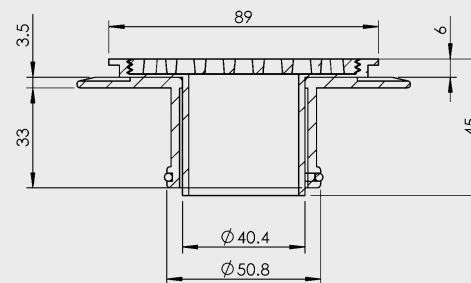

## 80x50mm SQUARE STICK DOWN MEGAFLEX CP

- Available in Round or Square
- Easy installation
- Available in other finishes

CODE	OUTLET SIZE	FINISH	CARTON QTY
14902.01	50mm	Chrome	50

SECTION B-B