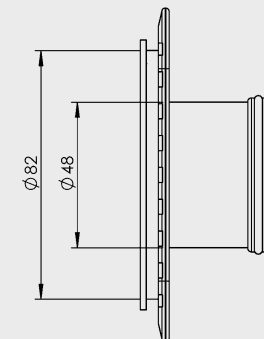

## 80x50mm SQUARE STICK DOWN MEGAFLEX CP

- Available in Round or Square
- Easy installation
- Available in other finishes

CODE	OUTLET SIZE	FINISH	CARTON QTY
14902.01	50mm	Chrome	50

SECTION B-B