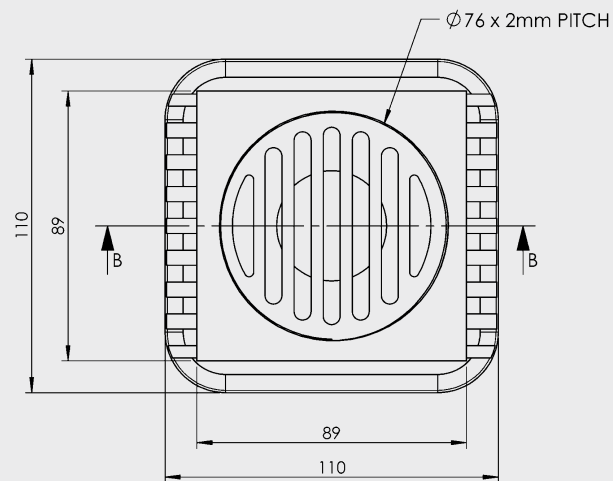

## 80x50mm SQUARE STICK DOWN MEGAFLEX CP

- Available in Round or Square
- Easy installation
- Available in other finishes

CODE	OUTLET SIZE	FINISH	CARTON QTY
14902.01	50mm	Chrome	50

SECTION B-B