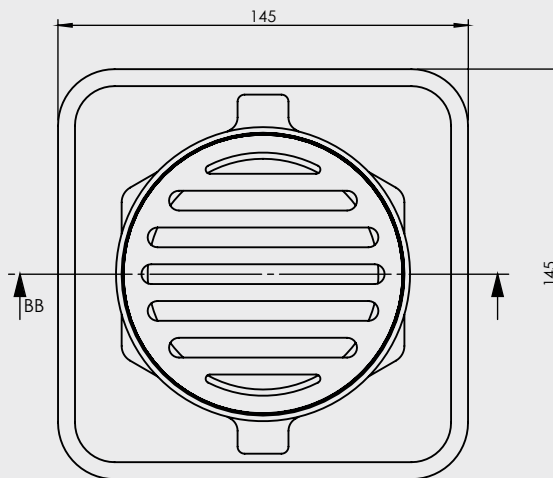

## 100mm ROUND STICK DOWN MEGAFLEX CP

- Available in Round or Square
- Easy installation
- Available in other finishes

CODE	OUTLET SIZE	FINISH	CARTON QTY
14905.01	100mm	Chrome	20

SECTION B-B

ITEM	PART No.	DESCRIPTION	QTY.
1	91425	FW 100mm STICK DOWN RND	1
2	91173	MEGA FLEX 100mm FLANGE WITH O-RING	1