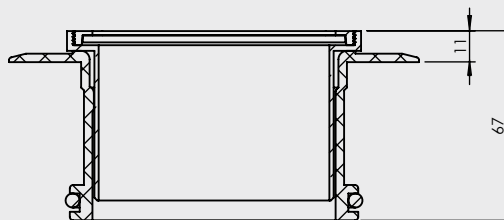

## 100mm ROUND STICK DOWN MEGAFLEX CP

- Available in Round or Square
- Easy installation
- Available in other finishes

CODE	OUTLET SIZE	FINISH	CARTON QTY
14905.01	100mm	Chrome	20

SECTION B-B

ITEM	PART No.	DESCRIPTION	QTY.
1	91425	FW 100mm STICK DOWN RND	1
2	91173	MEGA FLEX 100mm FLANGE WITH O-RING	1