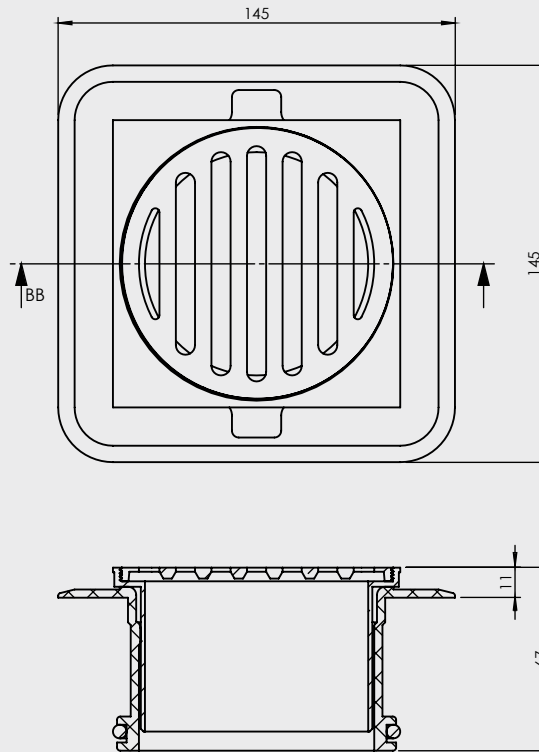

100mm SQUARE STICK DOWN MEGAFLEX CP

- Available in Round or Square
- Easy installation
- Available in other finishes

CODE	OUTLET SIZE	FINISH	CARTON QTY
14906.01	100mm	Chrome	20

SECTION B-B

ITEM	PART No.	DESCRIPTION	QTY.
1	91426	FW 100mm STICK DOWN SQ	1
2	91173	MEGA FLEX 100mm FLANGE WITH O-RING	1