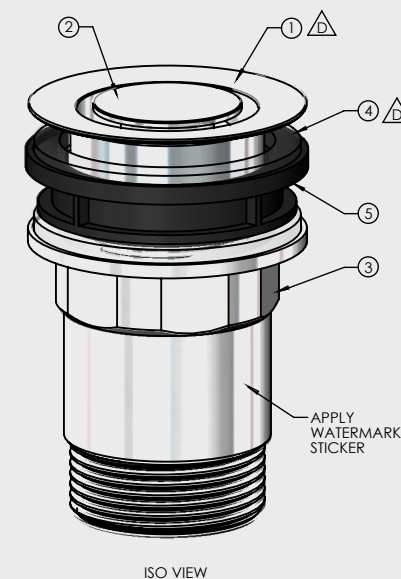

BASIN POP DOWN® 32mm

PLUG & WASTES

- Suits basins with 32mm or 40mm outlet with or without overflow
- Innovative quick remove cartridge
- Lifetime replacement guarantee on cartridge
- World Wide Patent Granted or Pending
- Available in a range of finishes

CODE	OUTLET SIZE	FINISH	CARTON QTY
21800.01	32mm	Chrome	32

ITEM	PART No.	DESCRIPTION	QTY.
1	100206	FLANGE POP DOWN 60mm DIA	1
2	100024	POP DOWN VALVE WITH UPSIDE DOWN SPRING	1
3	100050	BACK NUT FOR POP DOWN 32mm	1
4	100219	POP DOWN DELUX WASHER	2
5	100056	SPACER FOR POP DOWN	1

Note:

Spacer and additional washer to be used in low profile applications only.