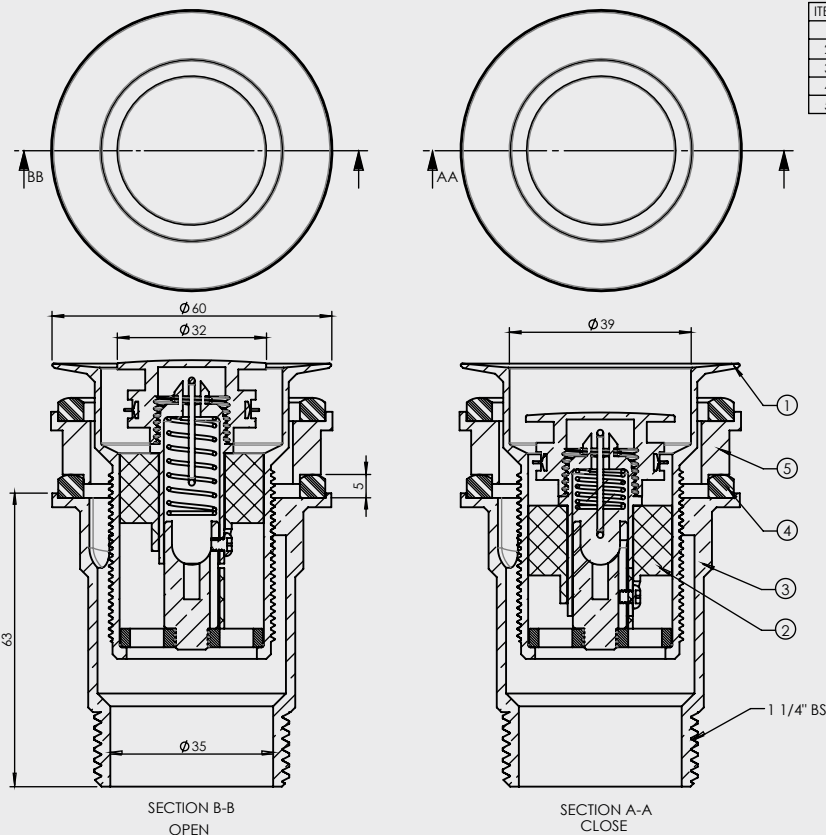

BASIN POP DOWN® 32mm

PLUG & WASTES

- Suits basins with 32mm or 40mm outlet with or without overflow
- Innovative quick remove cartridge
- Lifetime replacement guarantee on cartridge
- World Wide Patent Granted or Pending
- Available in a range of finishes

CODE	OUTLET SIZE	FINISH	CARTON QTY
21800.01	32mm	Chrome	32

ITEM	PART No.	DESCRIPTION	QTY.
1	100206	FLANGE POP DOWN 60mm DIA	1
2	100024	POP DOWN VALVE WITH UPSIDE DOWN SPRING	1
3	100050	BACK NUT FOR POP DOWN 32mm	1
4	100219	POP DOWN DELUX WASHER	2
5	100056	SPACER FOR POP DOWN	1

Note:

Spacer and additional washer to be used in low profile applications only.