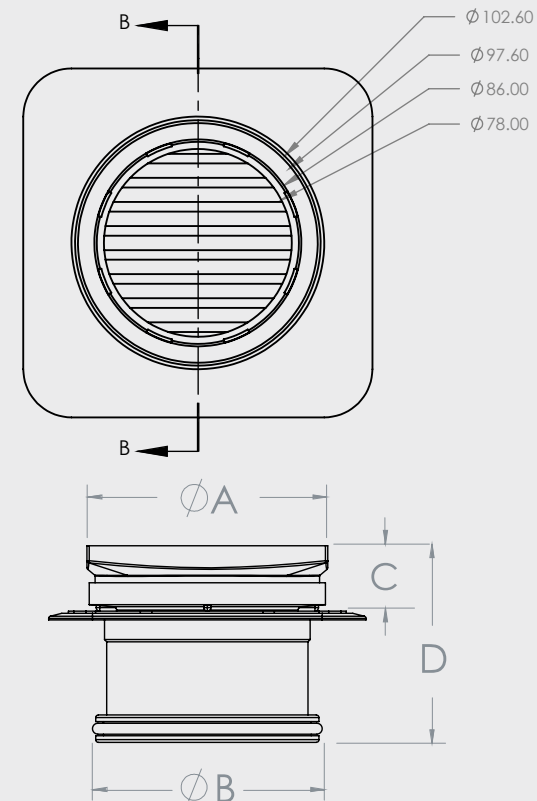

316 STAINLESS STEEL SQUARE ON SQUARE MEGAFLEX

FLOOR WASTES

- Square on Square Grate & Base: 316 Stainless Steel
- Undercap: ABS
- Megaflex: ABS
- Finish: Polished Stainless Steel

CODE	DESCRIPTION	FINISH	QTY/CTN
13301.12	100x100mm Sq on Sq Pol SS Mega	Polished SS	20
13302.12	100x80mm Sq on Sq Pol SS Mega	Polished SS	20

CODE	A	B	C	D
13301.12	110.0	102.0	29.9	89.9
13302.12	110.0	75.0	29.4	78.4