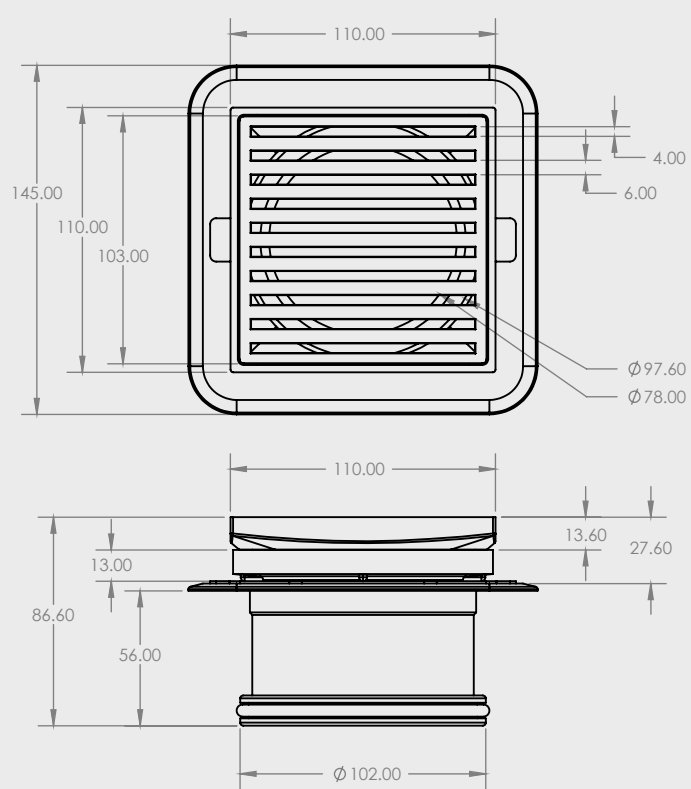

316 STAINLESS STEEL SQUARE ON SQUARE MEGAFLEX

FLOOR WASTES

- Square on Square Grate & Base: 316 Stainless Steel
- Undercap: ABS
- Megaflex: ABS
- Finish: Polished Stainless Steel

CODE	DESCRIPTION	FINISH	QTY/CTN
13301.12	100x100mm Sq on Sq Pol SS Mega	Polished SS	20
13302.12	100x80mm Sq on Sq Pol SS Mega	Polished SS	20

CODE	A	B	C	D
13301.12	110.0	102.0	29.9	89.9
13302.12	110.0	75.0	29.4	78.4