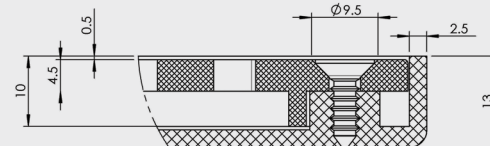

STORMWATER BALCONY DRAIN 200mm SQUARE (100mm outlet)*

CODE	OUTLET SIZE	FINISH	CARTON QTY
43301	100mm	ASA	N/A

ITEM	PART No.	DESCRIPTION	Default /QTY.
1	100048	DP GRATE BODY 200mm SQUARE	1
2	100049	GRATE 194mm SQUARE	1
3	500010	CSK SELF TAPPING S/Steel #8 x 1/2"	4
4	32224	PUDDLE FLANGE TO BRASS WASTE ADAPTOR 100mm	1

DETAIL B
SCALE 1.5 : 1