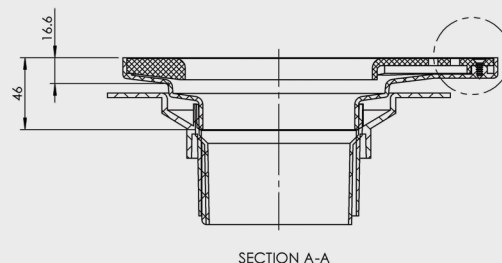

STORMWATER BALCONY DRAIN 200mm SQUARE (100mm outlet)*

CODE	OUTLET SIZE	FINISH	CARTON QTY
43301	100mm	ASA	N/A

ITEM	PART No.	DESCRIPTION	Default /QTY.
1	100048	DP GRATE BODY 200mm SQUARE	1
2	100049	GRATE 194mm SQUARE	1
3	500010	CSK SELF TAPPING S/Steel #8 x 1/2"	4
4	32224	PUDDLE FLANGE TO BRASS WASTE ADAPTOR 100mm	1

DETAIL B
SCALE 1.5 : 1