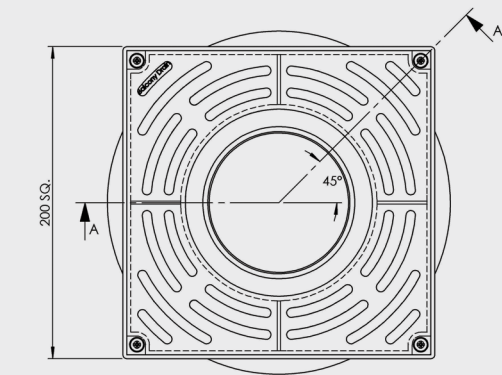

STORMWATER BALCONY DRAIN 200mm SQUARE (100mm outlet)*

CODE	OUTLET SIZE	FINISH	CARTON QTY
43301	100mm	ASA	N/A

ITEM	PART No.	DESCRIPTION	Default /QTY.
1	100048	DP GRATE BODY 200mm SQUARE	1
2	100049	GRATE 194mm SQUARE	1
3	500010	CSK SELF TAPPING S/Steel #8 x 1/2"	4
4	32224	PUDDLE FLANGE TO BRASS WASTE ADAPTOR 100mm	1

DETAIL B
SCALE 1.5 : 1