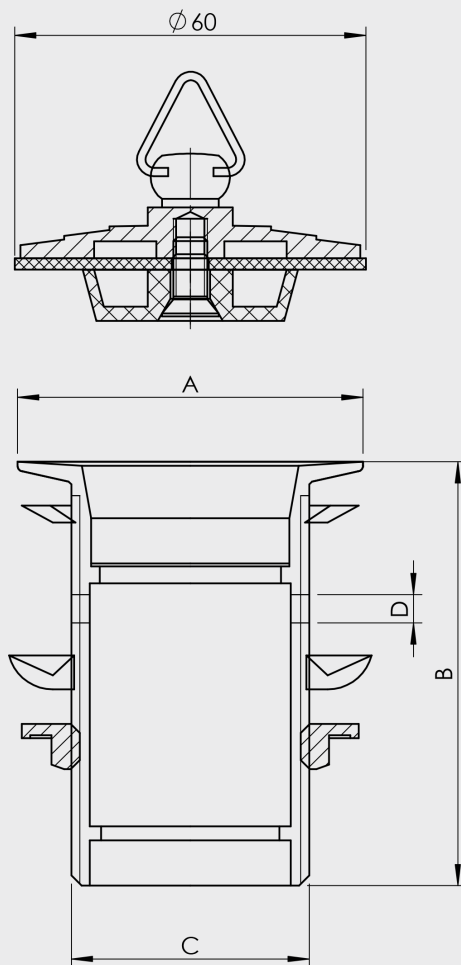

# BRASS P&W WITH DELUXE PLUG

STANDARD PLUG & WASTES

- Solid Brass Waste
- Easy installation

CODE	DESCRIPTION	OUTLET SIZE	FINISH	CTN QTY
21101.01	32x70mm P&W with Deluxe Plug CP	32mm	Chrome	50
21110.01	32x70mm P&W with Deluxe Plug w/ Overflow CP	32mm	Chrome	50
21121.01	40x50mm P&W with Deluxe Plug CP	40mm	Chrome	50
21131.01	40x70mm P&W with Deluxe Plug CP	40mm	Chrome	50

CODE	A	B	C	D
21101.01	60	77	1 1/4" BSP	NO OVERFLOW
21110.01	60	77	1 1/4" BSP	OVERFLOW
21121.01	67	53	1 1/2" BSP	NO OVERFLOW
21131.01	65	74	1 1/2" BSP	NO OVERFLOW