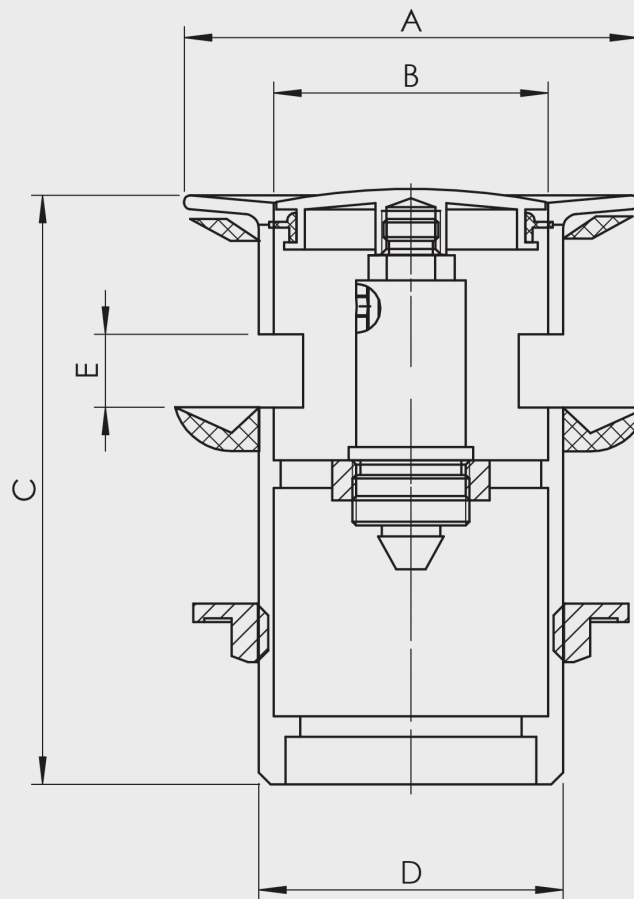

# BRASS POP UP P&W

STANDARD PLUG & WASTES

- Solid Brass Waste
- Easy installation

CODE	DESCRIPTION	OUTLET SIZE	FINISH	CTN QTY
21701.01	32x70mm Pop Up CP	32mm	Chrome	50
21702.01	32x70mm Pop Up w/ Overflow CP	32mm	Chrome	50
21703.01	40x70mm Pop Up CP	40mm	Chrome	50
21704.01	40x70mm Pop Up w/ Overflow CP	40mm	Chrome	50

CODE	A	B	C	D	E
21701.01	62	37	80	1 1/4" BSP	NO OVERFLOW
21702.01	62	37	80	1 1/4" BSP	OVERFLOW
21703.01	65	43	74	1 1/2" BSP	NO OVERFLOW
21704.01	65	43	74	1 1/2" BSP	OVERFLOW