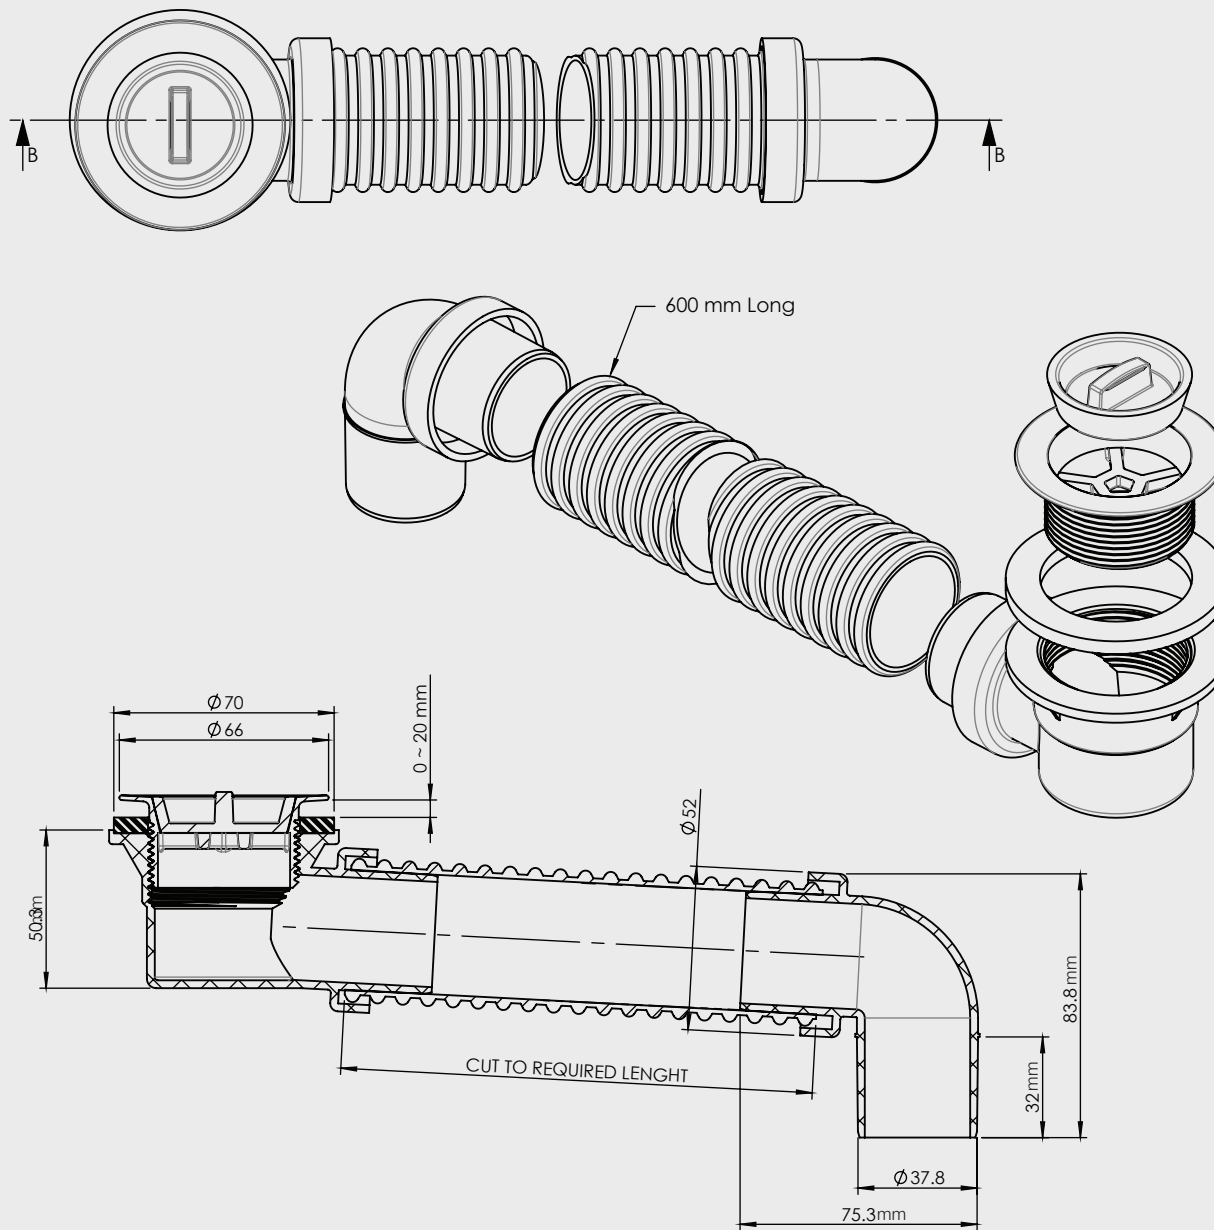

FLEXIBLE BATH CONNECTOR

As the newest member to the Art Plastics family, we welcome to the Plug & Waste range, The 40mm Flexible Bath Connector. Incorporating the Art Plug & Waste, 600mm Flexible connector and elbow, the Flexible Bath connector is ideal for accommodating varying angles and gradients where space beneath a bath or spa is limited.

CODE	DESCRIPTION	OUTLET SIZE	FINISH	QTY/CTN
31926.01	40mm CP Flexible Bath Connector (600mm)	40mm	Chrome	20
31926.11	40mm White Flexible Bath Connector (600mm)	40mm	White	20
31927.01	40mm CP Flexible Bath Connector (300mm)	40mm	Chrome	20
31927.11	40mm White Flexible Bath Connector (300mm)	40mm	White	20

Note: Drawing of Flexible Bath Connector 40mm (600mm long)