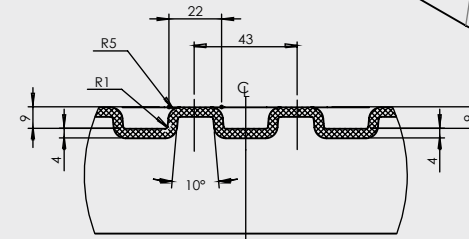

HOT WATER TRAY

The ribbed base keeps the hot water unit out of direct contact with water, any water is drained away using the Art Plastics Outlet (connects to 40 or 50mm DWV) supplied with the Hot Water Tray.

- Includes Outlet for connection to 40mm or 50mm pipe
- Manufactured from heat resistant PP
- Light weight
- Will not rust, corrode or bend out of shape
- Stackable

CODE	DESCRIPTION
34401	450mm Black Tray with outlet
34402	500mm Black Tray with outlet
34404	650mm Black Tray with outlet

DETAIL D
SCALE 1 : 2

DETAIL C
SCALE 1 : 2

Note: Drawing of 650mm Black Tray