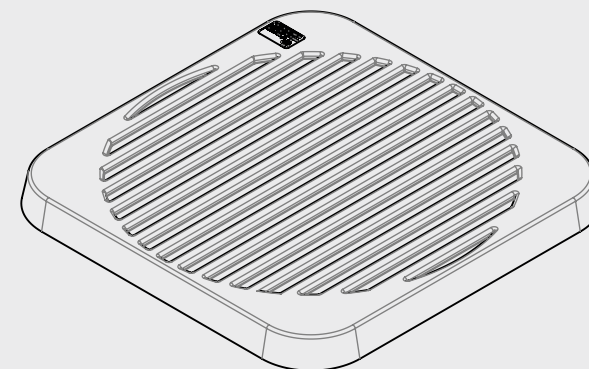

HOT WATER TRAY

The ribbed base keeps the hot water unit out of direct contact with water, any water is drained away using the Art Plastics Outlet (connects to 40 or 50mm DWV) supplied with the Hot Water Tray.

- Includes Outlet for connection to 40mm or 50mm pipe
- Manufactured from heat resistant PP
- Light weight
- Will not rust, corrode or bend out of shape
- Stackable

CODE	DESCRIPTION
34401	450mm Black Tray with outlet
34402	500mm Black Tray with outlet
34404	650mm Black Tray with outlet

SECTION A-A

CODE	DESCRIPTION	A (mm)	B (mm)	C (mm)
34401	450mm Black Tray with outlet	455	425	53
34402	500mm Black Tray with outlet	500	475	53
34404	650mm Black Tray with outlet	650	615	53