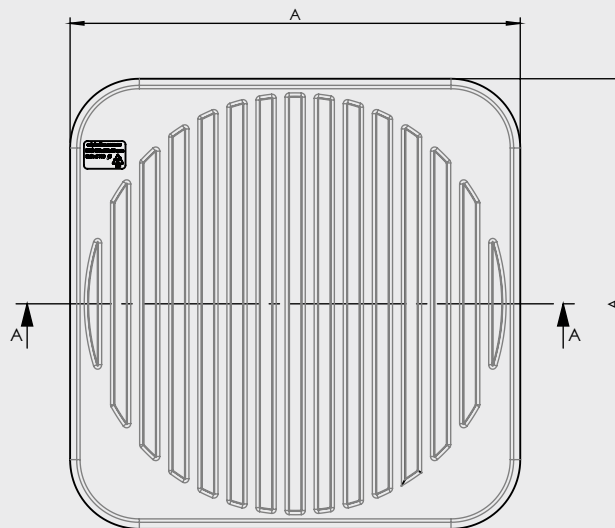

HOT WATER TRAY

The ribbed base keeps the hot water unit out of direct contact with water, any water is drained away using the Art Plastics Outlet (connects to 40 or 50mm DWV) supplied with the Hot Water Tray.

- Includes Outlet for connection to 40mm or 50mm pipe
- Manufactured from heat resistant PP
- Light weight
- Will not rust, corrode or bend out of shape
- Stackable

CODE	DESCRIPTION
34401	450mm Black Tray with outlet
34402	500mm Black Tray with outlet
34404	650mm Black Tray with outlet

SECTION A-A

CODE	DESCRIPTION	A (mm)	B (mm)	C (mm)
34401	450mm Black Tray with outlet	455	425	53
34402	500mm Black Tray with outlet	500	475	53
34404	650mm Black Tray with outlet	650	615	53