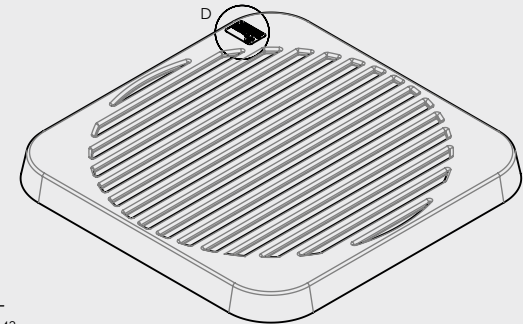

HOT WATER TRAY

The ribbed base keeps the hot water unit out of direct contact with water, any water is drained away using the Art Plastics Outlet (connects to 40 or 50mm DWV) supplied with the Hot Water Tray.

- Includes Outlet for connection to 40mm or 50mm pipe
- Manufactured from heat resistant PP
- Light weight
- Will not rust, corrode or bend out of shape
- Stackable

CODE	DESCRIPTION
34401	450mm Black Tray with outlet
34402	500mm Black Tray with outlet
34404	650mm Black Tray with outlet

DETAIL D
SCALE 1 : 2

DETAIL C
SCALE 1 : 2

Note: Drawing of 650mm Black Tray