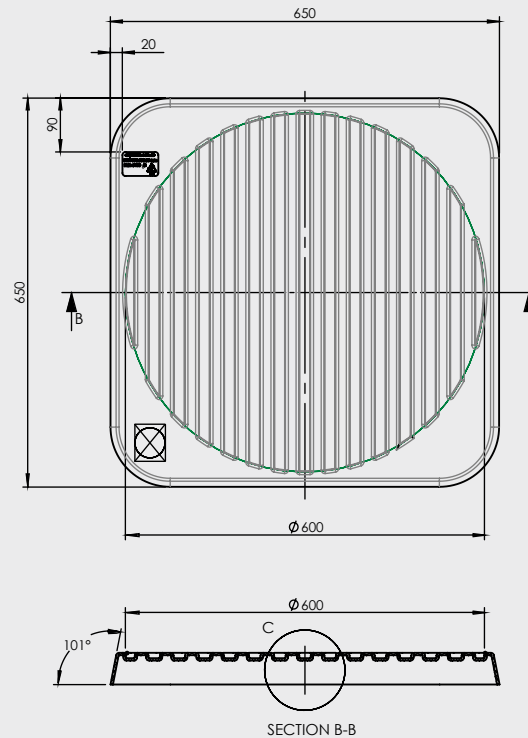

HOT WATER TRAY

The ribbed base keeps the hot water unit out of direct contact with water, any water is drained away using the Art Plastics Outlet (connects to 40 or 50mm DWV) supplied with the Hot Water Tray.

- Includes Outlet for connection to 40mm or 50mm pipe
- Manufactured from heat resistant PP
- Light weight
- Will not rust, corrode or bend out of shape
- Stackable

CODE	DESCRIPTION
34401	450mm Black Tray with outlet
34402	500mm Black Tray with outlet
34404	650mm Black Tray with outlet

DETAIL D
SCALE 1 : 2

DETAIL C
SCALE 1 : 2

Note: Drawing of 650mm Black Tray