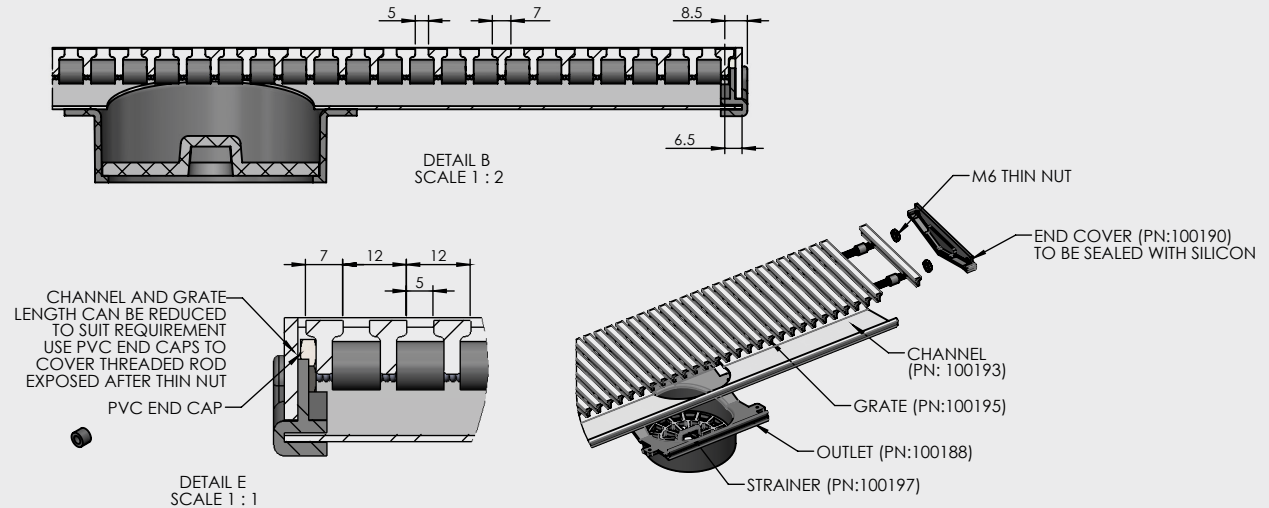

316 STAINLESS STEEL LONG AS YOU LIKE KIT

FLOOR WASTES

- Channel - 316SS
- Bar or Linear Grate - 316SS
- Outlet size - suits 100mm
- Brushed Stainless Steel

| CODE | DESCRIPTION | FINISH | QTY/CTN |
|----------|---|------------|---------|
| 13901.12 | 1200mm SS316 LAYL Kit with Bar Grate | Brushed SS | each |
| 13902.12 | 1200mm SS316 LAYL Kit with Linear Grate | Brushed SS | each |

KIT CONTAINS:

- 1 LONG GRATE ASSEMBLED (PN: 100195)
(CONTAINS 100 'T' BARS, 198 BUSHES, 2 SS316 THREADED RODS M6 APPROX 1200mm EACH, 2 M6 THIN NUTS SS316)
- 1 CHANNEL 1205mm (PN: 100193)
- 1 PLASTIC OUTLET (PN: 100188)
- 1 PLASTIC STRAINER (PN: 100197)
- 2 END COVERS (PN: 100190)
- 4 END CAPS (SOLF PVC)
- 1 DEBURRING TOOL
- 4 SS POP RIVETS and 4 SS WASHERS
- PACKAGING AS DRAWING 100199