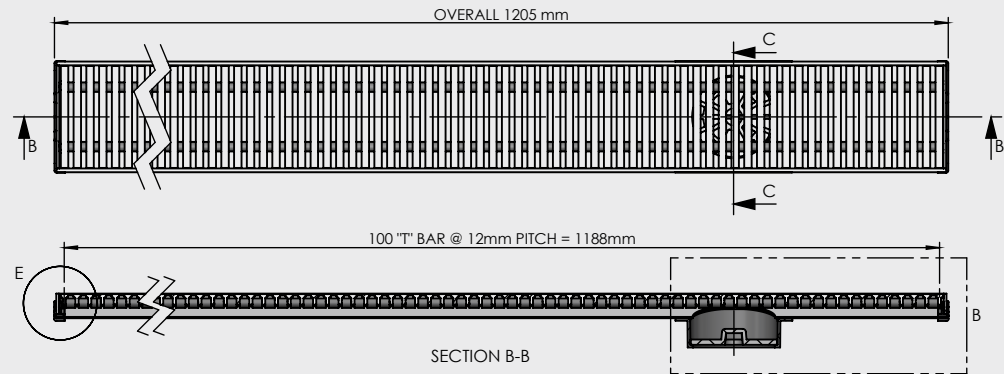

316 STAINLESS STEEL LONG AS YOU LIKE KIT

FLOOR WASTES

- Channel - 316SS
- Bar or Linear Grate - 316SS
- Outlet size - suits 100mm
- Brushed Stainless Steel

| CODE | DESCRIPTION | FINISH | QTY/CTN |
|----------|---|------------|---------|
| 13901.12 | 1200mm SS316 LAYL Kit with Bar Grate | Brushed SS | each |
| 13902.12 | 1200mm SS316 LAYL Kit with Linear Grate | Brushed SS | each |

KIT CONTAINS:

- 1 LONG GRATE ASSEMBLED (PN: 100195)
(CONTAINS 100 'T' BARS, 198 BUSHES, 2 SS316 THREADED RODS M6 APPROX 1200mm EACH, 2 M6 THIN NUTS SS316)
- 1 CHANNEL 1205mm (PN: 100193)
- 1 PLASTIC OUTLET (PN: 100188)
- 1 PLASTIC STRAINER (PN: 100197)
- 2 END COVERS (PN: 100190)
- 4 END CAPS (SOLF PVC)
- 1 DEBURRING TOOL
- 4 SS POP RIVETS and 4 SS WASHERS
- PACKAGING AS DRAWING 100199