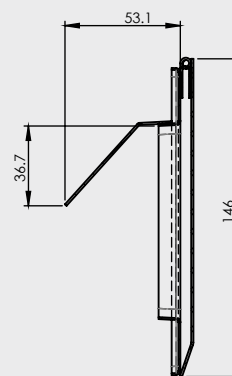

* Cover sold separately.

TUNDISH RINSE BY-PASS

- ABS construction
- Neat finish on wall
- Removable cover plate
- Easy installation
- Multiple use: Washing Machine Hose by-pass, condensation lines.

CODE	DESCRIPTION	OUTLET SIZE	FINISH	QTY/CTN
33301	Tundish Rinse By-Pass	50mm	ABS	80
33311	Tundish Rinse By-Pass Cover	N/A	S/Steel	each
33312	Tundish Cover (No Flap)	N/A	S/Steel	40

Front View showing face closed

View showing face open