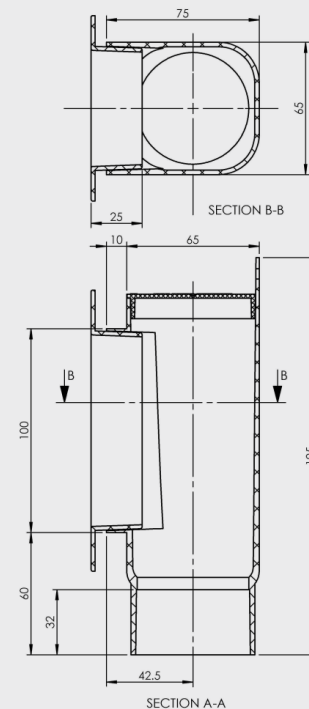

* Cover sold separately.

TUNDISH RINSE BY-PASS

- ABS construction
- Neat finish on wall
- Removable cover plate
- Easy installation
- Multiple use: Washing Machine Hose by-pass, condensation lines.

CODE	DESCRIPTION	OUTLET SIZE	FINISH	QTY/CTN
33301	Tundish Rinse By-Pass	50mm	ABS	80
33311	Tundish Rinse By-Pass Cover	N/A	S/Steel	each
33312	Tundish Cover (No Flap)	N/A	S/Steel	40

Front View showing face closed

View showing face open