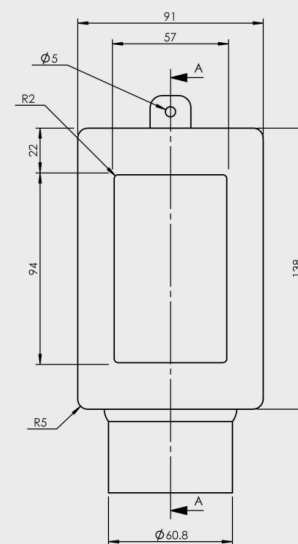

* Cover sold separately.

TUNDISH RINSE BY-PASS

- ABS construction
- Neat finish on wall
- Removable cover plate
- Easy installation
- Multiple use: Washing Machine Hose by-pass, condensation lines.

CODE	DESCRIPTION	OUTLET SIZE	FINISH	QTY/CTN
33301	Tundish Rinse By-Pass	50mm	ABS	80
33311	Tundish Rinse By-Pass Cover	N/A	S/Steel	each
33312	Tundish Cover (No Flap)	N/A	S/Steel	40

Front View showing face closed

View showing face open