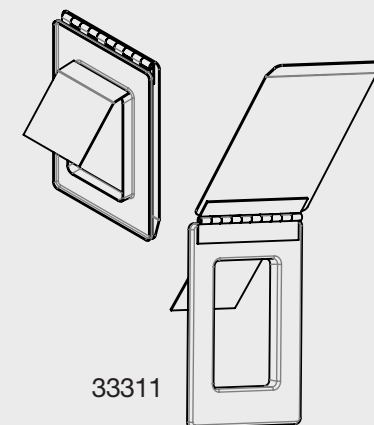

* Cover sold separately.

TUNDISH RINSE BY-PASS

- ABS construction
- Neat finish on wall
- Removable cover plate
- Easy installation
- Multiple use: Washing Machine Hose by-pass, condensation lines.

CODE	DESCRIPTION	OUTLET SIZE	FINISH	QTY/CTN
33301	Tundish Rinse By-Pass	50mm	ABS	80
33311	Tundish Rinse By-Pass Cover	N/A	S/Steel	each
33312	Tundish Cover (No Flap)	N/A	S/Steel	40

Front View showing face closed

View showing face open