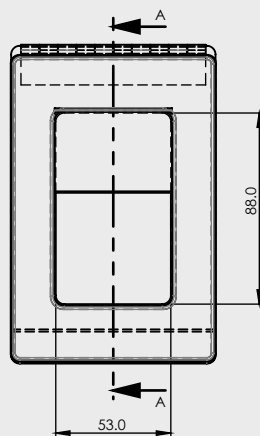

* Cover sold separately.

TUNDISH RINSE BY-PASS

- ABS construction
- Neat finish on wall
- Removable cover plate
- Easy installation
- Multiple use: Washing Machine Hose by-pass, condensation lines.

CODE	DESCRIPTION	OUTLET SIZE	FINISH	QTY/CTN
33301	Tundish Rinse By-Pass	50mm	ABS	80
33311	Tundish Rinse By-Pass Cover	N/A	S/Steel	each
33312	Tundish Cover (No Flap)	N/A	S/Steel	40

Front View showing face closed

View showing face open